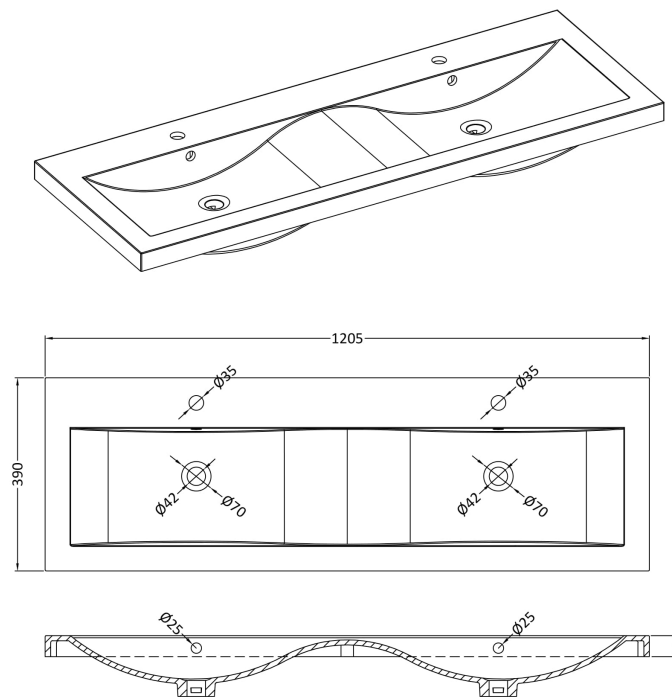

Sales Code: ARN1722F

Description: 1200 Wh 2-Drawer Vanity & Double Basin

Packaging Details

Barcode: 5056462670041

Sales Code: NVF1722

Description: 600 Single Drawer Unit (365 Deep)

Product Dimensions

Height (mm):	359
Width (mm):	600
Depth (mm):	383
Nett Weight (kg):	13

Packaging Dimensions

Height (mm):	391
Width (mm):	632
Depth (mm):	391
Gross Weight (kg):	13.5

Packaging Data

Box Colour:	Brown Cardboard Box
Box Qty:	0
Label Size:	0 x 0
Label Colour:	White Label
Label Qty:	0

Outer Box Dimensions (If Applicable)

Height (mm):	
Width (mm):	
Depth (mm):	
Gross Weight (kg):	
Barcode:	5056462660844

Product Details

Country of Origin:	United Kingdom
Fitting Instruction:	No
CE & UKCA:	N/A
FSC Certified Materials:	Yes
Colour:	Electric Blue
Construction Method:	Cam & Wood Dowel
Construction Type:	Rigid
Cabinet Finish:	MFC Smooth Matt
Fascia Finish:	MFC Smooth Matt
Cabinet Thickness (mm):	18
Fascia Thickness (mm):	18
Drawer Included:	Yes
Drawer Type:	80mm High Metal S/C Inc Galler
No of Shelves:	0
Hinge Type:	Not Applicable
Hinge Included:	Not Applicable
Adjustable Legs:	No, Not Required
Fixings Included:	Yes
Handle Style:	Contemporary
Waste Shroud:	Yes
Handle Included:	Yes, Supplied
Handle Type:	D-Shape

Sales Code: CBM424

Description: Double Ceramic Basin 1208X392

Product Dimensions

Height (mm):	0
Width (mm):	0
Depth (mm):	0
Nett Weight (kg):	27

Packaging Dimensions

Height (mm):	205
Width (mm):	1270
Depth (mm):	510
Gross Weight (kg):	27