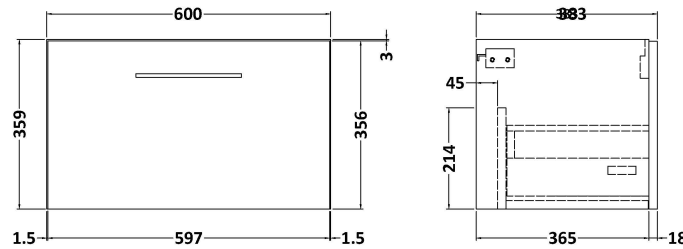

Sales Code: ARN1722F

Description: 1200 Wh 2-Drawer Vanity & Double Basin

Packaging Details

Barcode: 5056462670041

Sales Code: NVF1722

Description: 600 Single Drawer Unit (365 Deep)

Product Dimensions

Height (mm):	359
Width (mm):	600
Depth (mm):	383
Nett Weight (kg):	13

Packaging Dimensions

Height (mm):	391
Width (mm):	632
Depth (mm):	391
Gross Weight (kg):	13.5

Packaging Data

Box Colour:	Brown Cardboard Box
Box Qty:	0
Label Size:	0 x 0
Label Colour:	White Label
Label Qty:	0

Outer Box Dimensions (If Applicable)

Height (mm):	
Width (mm):	
Depth (mm):	
Gross Weight (kg):	
Barcode:	5056462660844

Product Details

Country of Origin:	United Kingdom
Fitting Instruction:	No
CE & UKCA:	N/A
FSC Certified Materials:	Yes
Colour:	Electric Blue
Construction Method:	Cam & Wood Dowel
Construction Type:	Rigid
Cabinet Finish:	MFC Smooth Matt
Fascia Finish:	MFC Smooth Matt
Cabinet Thickness (mm):	18
Fascia Thickness (mm):	18
Drawer Included:	Yes
Drawer Type:	80mm High Metal S/C Inc Galler
No of Shelves:	0
Hinge Type:	Not Applicable
Hinge Included:	Not Applicable
Adjustable Legs:	No, Not Required
Fixings Included:	Yes
Handle Style:	Contemporary
Waste Shroud:	Yes
Handle Included:	Yes, Supplied
Handle Type:	D-Shape

Sales Code: CBM424

Description: Double Ceramic Basin 1208X392

Product Dimensions

Height (mm):	0
Width (mm):	0
Depth (mm):	0
Nett Weight (kg):	27

Packaging Dimensions

Height (mm):	205
Width (mm):	1270
Depth (mm):	510
Gross Weight (kg):	27