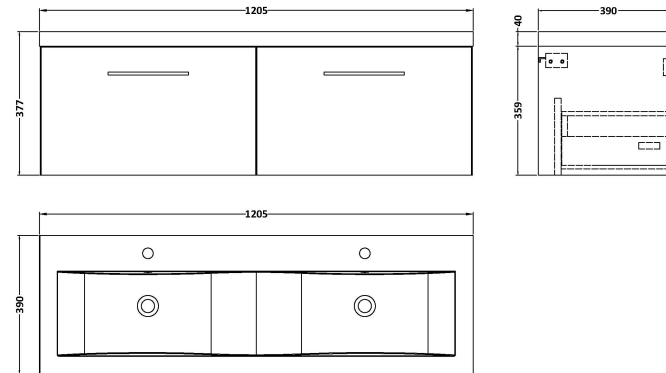

Sales Code: ARN1722F

Description: 1200 Wh 2-Drawer Vanity & Double Basin

Packaging Details

Barcode: 5056462670041

Sales Code: NVF1722

Description: 600 Single Drawer Unit (365 Deep)

Product Dimensions

Height (mm):	359
Width (mm):	600
Depth (mm):	383
Nett Weight (kg):	13

Packaging Dimensions

Height (mm):	391
Width (mm):	632
Depth (mm):	391
Gross Weight (kg):	13.5

Packaging Data

Box Colour:	Brown Cardboard Box
Box Qty:	0
Label Size:	0 x 0
Label Colour:	White Label
Label Qty:	0

Outer Box Dimensions (If Applicable)

Height (mm):	
Width (mm):	
Depth (mm):	
Gross Weight (kg):	
Barcode:	5056462660844

Product Details

Country of Origin:	United Kingdom
Fitting Instruction:	No
CE & UKCA:	N/A
FSC Certified Materials:	Yes
Colour:	Electric Blue
Construction Method:	Cam & Wood Dowel
Construction Type:	Rigid
Cabinet Finish:	MFC Smooth Matt
Fascia Finish:	MFC Smooth Matt
Cabinet Thickness (mm):	18
Fascia Thickness (mm):	18
Drawer Included:	Yes
Drawer Type:	80mm High Metal S/C Inc Galler
No of Shelves:	0
Hinge Type:	Not Applicable
Hinge Included:	Not Applicable
Adjustable Legs:	No, Not Required
Fixings Included:	Yes
Handle Style:	Contemporary
Waste Shroud:	Yes
Handle Included:	Yes, Supplied
Handle Type:	D-Shape

Sales Code: CBM424

Description: Double Ceramic Basin 1208X392

Product Dimensions

Height (mm):	0
Width (mm):	0
Depth (mm):	0
Nett Weight (kg):	27

Packaging Dimensions

Height (mm):	205
Width (mm):	1270
Depth (mm):	510
Gross Weight (kg):	27