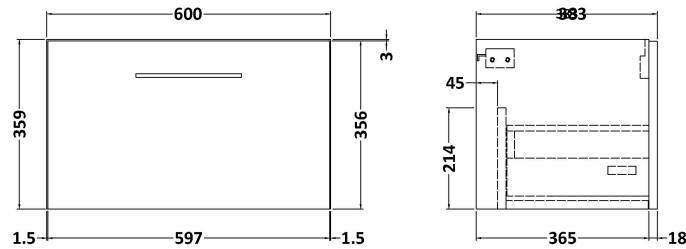

### Product Dimensions

Height (mm):	359
Width (mm):	600
Depth (mm):	383
Nett Weight (kg):	13

### Packaging Dimensions

Height (mm):	391
Width (mm):	632
Depth (mm):	391
Gross Weight (kg):	13.5

### Outer Box Dimensions (If Applicable)

Height (mm):	
Width (mm):	
Depth (mm):	
Gross Weight (kg):	
Barcode:	5056462660813

### Packaging Dimensions

Height (mm):	205
Width (mm):	1270
Depth (mm):	510
Gross Weight (kg):	27