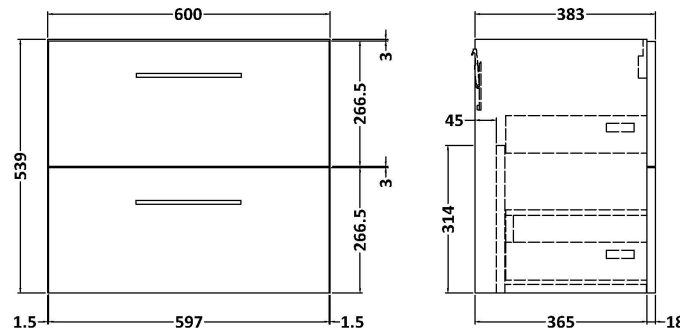

Sales Code: ARN124F

Description: 1200 Wh 4-Drawer Vanity & Double Basin

Packaging Details

Barcode: 5056462670287

Sales Code: NVF124

Description: 600 Wh 2-Drawer Unit (365 Deep)

Product Dimensions

Height (mm):	539
Width (mm):	600
Depth (mm):	383
Nett Weight (kg):	21.5

Packaging Dimensions

Height (mm):	560
Width (mm):	620
Depth (mm):	405
Gross Weight (kg):	22

Packaging Data

Box Colour:	Brown Cardboard Box - Printed
Box Qty:	0
Label Size:	0 x 0
Label Colour:	Not Applicable
Label Qty:	0

Outer Box Dimensions (If Applicable)

Height (mm):	
Width (mm):	
Depth (mm):	
Gross Weight (kg):	
Barcode:	5056462614410

Product Details

Country of Origin:	China
Fitting Instruction:	No
CE & UKCA:	N/A
FSC Certified Materials:	Yes
Colour:	Gloss White
Construction Method:	Cam & Wood Dowel
Construction Type:	Rigid
Cabinet Finish:	MFC Painted Gloss
Fascia Finish:	Mdf Painted Gloss
Cabinet Thickness (mm):	16
Fascia Thickness (mm):	18
Drawer Included:	Yes
Drawer Type:	80mm High Metal S/C Inc Galler
No of Shelves:	0
Hinge Type:	Not Applicable
Hinge Included:	Not Applicable
Adjustable Legs:	No, Not Required
Fixings Included:	Yes
Handle Style:	Contemporary
Waste Shroud:	Yes
Handle Included:	Yes, Supplied
Handle Type:	D-Shape

Sales Code: CBM424

Description: Double Ceramic Basin 1208X392

Product Dimensions

Height (mm):	0
Width (mm):	0
Depth (mm):	0
Nett Weight (kg):	27

Packaging Dimensions

Height (mm):	205
Width (mm):	1270
Depth (mm):	510
Gross Weight (kg):	27