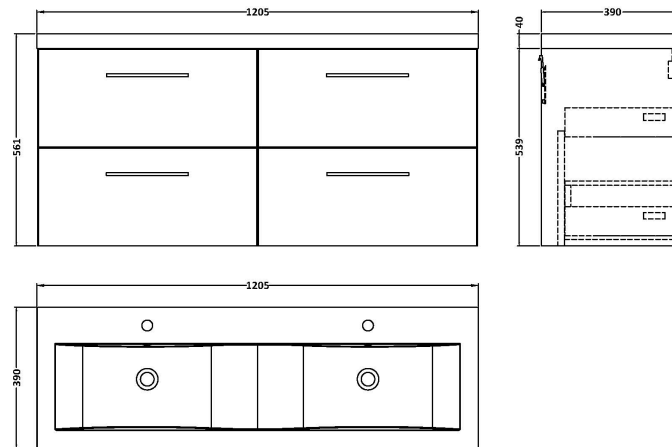

Sales Code: ARN124F

Description: 1200 Wh 4-Drawer Vanity & Double Basin

Packaging Details

Barcode: 5056462670287

Sales Code: NVF124

Description: 600 Wh 2-Drawer Unit (365 Deep)

Product Dimensions

Height (mm):	539
Width (mm):	600
Depth (mm):	383
Nett Weight (kg):	21.5

Packaging Dimensions

Height (mm):	560
Width (mm):	620
Depth (mm):	405
Gross Weight (kg):	22

Packaging Data

Box Colour:	Brown Cardboard Box - Printed
Box Qty:	0
Label Size:	0 x 0
Label Colour:	Not Applicable
Label Qty:	0

Outer Box Dimensions (If Applicable)

Height (mm):	
Width (mm):	
Depth (mm):	
Gross Weight (kg):	
Barcode:	5056462614410

Product Details

Country of Origin:	China
Fitting Instruction:	No
CE & UKCA:	N/A
FSC Certified Materials:	Yes
Colour:	Gloss White
Construction Method:	Cam & Wood Dowel
Construction Type:	Rigid
Cabinet Finish:	MFC Painted Gloss
Fascia Finish:	Mdf Painted Gloss
Cabinet Thickness (mm):	16
Fascia Thickness (mm):	18
Drawer Included:	Yes
Drawer Type:	80mm High Metal S/C Inc Galler
No of Shelves:	0
Hinge Type:	Not Applicable
Hinge Included:	Not Applicable
Adjustable Legs:	No, Not Required
Fixings Included:	Yes
Handle Style:	Contemporary
Waste Shroud:	Yes
Handle Included:	Yes, Supplied
Handle Type:	D-Shape

Sales Code: CBM424

Description: Double Ceramic Basin 1208X392

Product Dimensions

Height (mm):	0
Width (mm):	0
Depth (mm):	0
Nett Weight (kg):	27

Packaging Dimensions

Height (mm):	205
Width (mm):	1270
Depth (mm):	510
Gross Weight (kg):	27