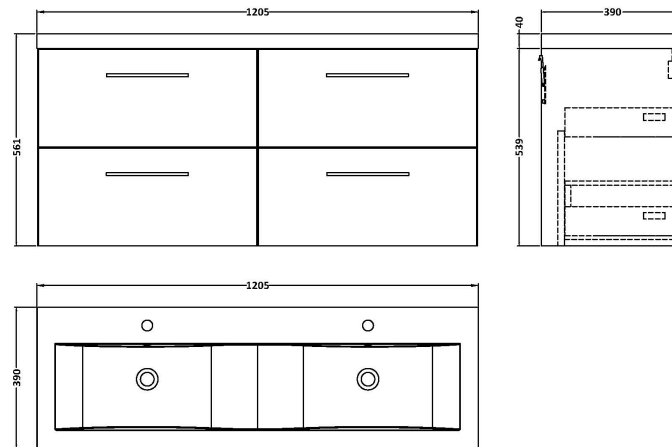

Sales Code: ARN2524F

Description: 1200 Wh 4-Drawer Vanity & Double Basin

Packaging Details

Barcode: 5056462670430

Sales Code: NVF2524

Description: 600 Wh 2-Drawer Unit (365 Deep)

Product Dimensions

Height (mm):	539
Width (mm):	600
Depth (mm):	383
Nett Weight (kg):	21.5

Packaging Dimensions

Height (mm):	560
Width (mm):	520
Depth (mm):	405
Gross Weight (kg):	22

Packaging Data

Box Colour:	Brown Cardboard Box
Box Qty:	0
Label Size:	0 x 0
Label Colour:	White Label
Label Qty:	0

Outer Box Dimensions (If Applicable)

Height (mm):	
Width (mm):	
Depth (mm):	
Gross Weight (kg):	
Barcode:	5056462660028

Product Details

Country of Origin:	United Kingdom
Fitting Instruction:	No
CE & UKCA:	N/A
FSC Certified Materials:	Yes
Colour:	Grey Vicenza Oak
Construction Method:	Cam & Wood Dowel
Construction Type:	Rigid
Cabinet Finish:	MFC Textured Woodgrain
Fascia Finish:	MFC Textured Woodgrain
Cabinet Thickness (mm):	18
Fascia Thickness (mm):	18
Drawer Included:	Yes
Drawer Type:	80mm High Metal S/C Inc Galler
No of Shelves:	0
Hinge Type:	Not Applicable
Hinge Included:	Not Applicable
Adjustable Legs:	No, Not Required
Fixings Included:	Yes
Handle Style:	Contemporary
Waste Shroud:	Yes
Handle Included:	Yes, Supplied
Handle Type:	D-Shape

Sales Code: CBM424

Description: Double Ceramic Basin 1208X392

Product Dimensions

Height (mm):	0
Width (mm):	0
Depth (mm):	0
Nett Weight (kg):	27

Packaging Dimensions

Height (mm):	205
Width (mm):	1270
Depth (mm):	510
Gross Weight (kg):	27