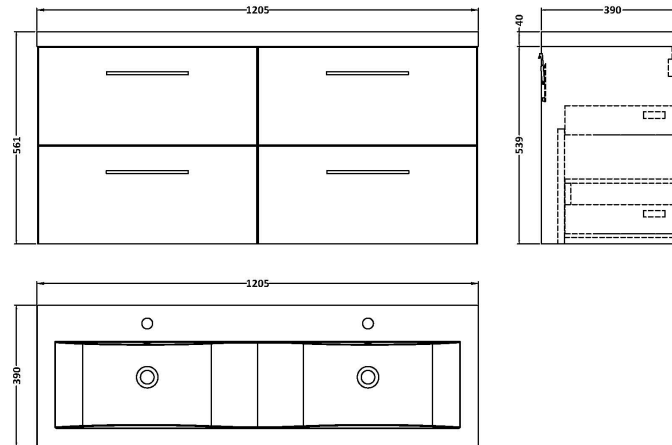

Sales Code: ARN524F

Description: 1200 Wh 4-Drawer Vanity & Double Basin

Packaging Details

Barcode: 5056462670379