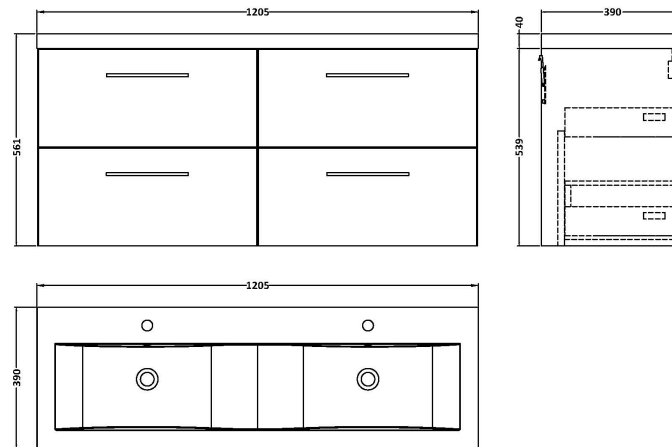

Sales Code: ARN624F

Description: 1200 Wh 4-Drawer Vanity & Double Basin

Packaging Details

Barcode: 5056462670409

Sales Code: NVF624N

Description: 600 Wh 2-Drawer Unit (365 Deep)

Product Dimensions

Height (mm):	540
Width (mm):	600
Depth (mm):	383
Nett Weight (kg):	21.5

Packaging Dimensions

Height (mm):	560
Width (mm):	520
Depth (mm):	405
Gross Weight (kg):	22

Packaging Data

Box Colour:	Brown Cardboard Box
Box Qty:	0
Label Size:	0 x 0
Label Colour:	White Label
Label Qty:	0

Outer Box Dimensions (If Applicable)

Height (mm):	
Width (mm):	
Depth (mm):	
Gross Weight (kg):	
Barcode:	5056462660288

Product Details

Country of Origin:	United Kingdom
Fitting Instruction:	No
CE & UKCA:	N/A
FSC Certified Materials:	Yes
Colour:	Black Woodgrain
Construction Method:	Cam & Wood Dowel
Construction Type:	Rigid
Cabinet Finish:	MFC Textured Woodgrain
Fascia Finish:	MFC Textured Woodgrain
Cabinet Thickness (mm):	18
Fascia Thickness (mm):	18
Drawer Included:	Yes
Drawer Type:	80mm High Metal S/C Inc Galler
No of Shelves:	0
Hinge Type:	Not Applicable
Hinge Included:	Not Applicable
Adjustable Legs:	No, Not Required
Fixings Included:	Yes
Handle Style:	Contemporary
Waste Shroud:	Yes
Handle Included:	Yes, Supplied
Handle Type:	D-Shape

Sales Code: CBM424

Description: Double Ceramic Basin 1208X392

Product Dimensions

Height (mm):	0
Width (mm):	0
Depth (mm):	0
Nett Weight (kg):	27

Packaging Dimensions

Height (mm):	205
Width (mm):	1270
Depth (mm):	510
Gross Weight (kg):	27