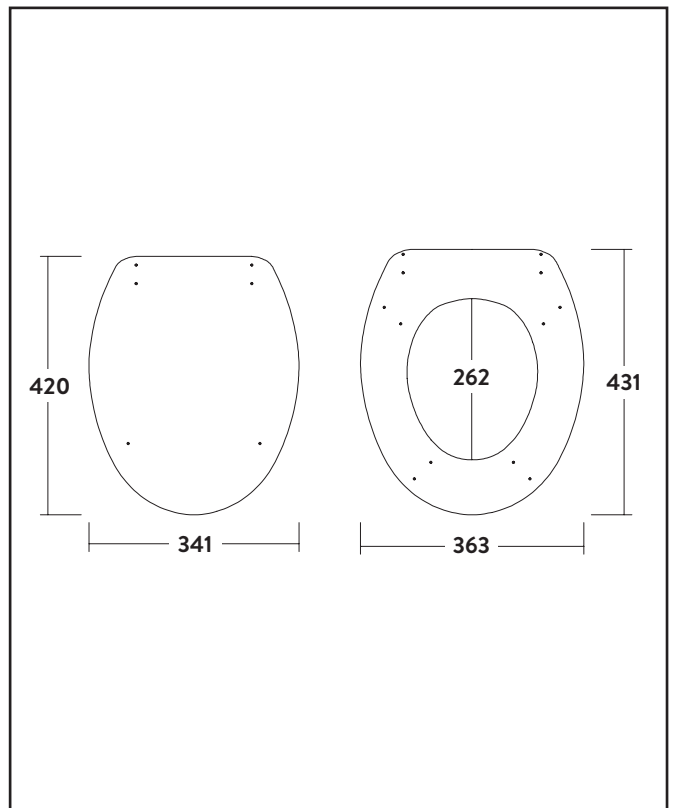

Product Name	WOODSEAT009
Product Description	Indigo Blue Vinyl MDF Seat Soft Close Top Fix
Product Transportation	
Barcode	5060713720331
Country of origin	UK
Commodity code	9403609000
Product Measurements	
Product Weight (KG)	0.4
Product Width (mm)	363
Product Height (mm)	431
Product Depth (mm)	262
Product Length (mm)	431
Primary Packed Measurements	
Packaged Weight	7
Packed Length	500
Packed Width	500
Packed Height	100
Packaging Weights	
Card (kg)	0.53
Paper (kg)	0
Wood (kg)	0
Plastic (kg)	0
Compliance DOP	N/a

General Information	
Construction Material	MDF
Installation type	Top Fix
Colour / Finish	INDIGO BLUE
Toilet Seat Specification	
Quick release	Yes
Soft Close	Yes
Top or Bottom Fix	Top Fix
Shape	Round
Adjustment (mm)	100-200