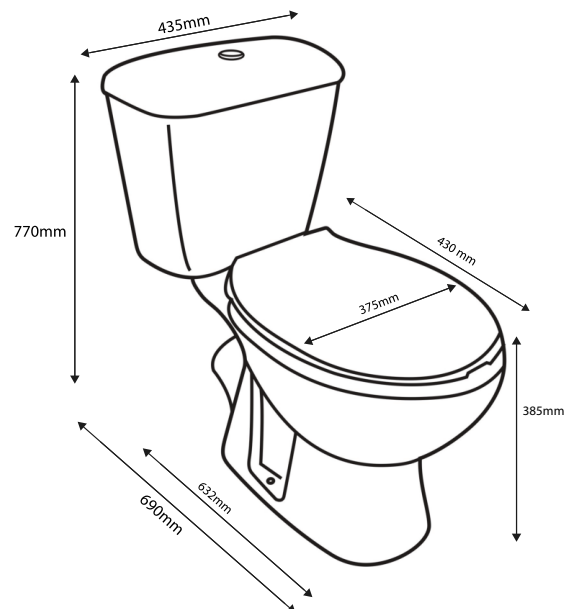

Product Measurements

Product Weight:	28.5kg
Product Width:	435mm
Product Height:	770mm
Product Depth:	690mm
Product Length:	N/A

Product Transportation

Barcode:	5060766120522
Country of Origin:	China
Comodity Code:	6910100000

Primary Packed Measurements

Packaged Weight:	30kg
Packaged Length:	410mm
Packaged Width:	730mm
Packaged Height:	375mm

Packaging Weight

Card:	1.5kg
Paper:	0kg
Wood:	0kg
Plastic:	0kg

General Information WC Pan

Projection:	450mm
Toilet Pan Height:	385mm
Pan Fixing Kit Included:	Yes
Seat Included:	Yes
Shape:	Oval
Type:	Open Back

Waste Connection Specification

Floor to Centre of Soil Pipe:	180mm
Wall to Start of Soil Pipe:	120mm

WC Cistern Specification

Water Inlet Location:	Left
Flush Volume:	6/3L
Flush Type:	Push Button

Compliance DOP

Dimensions
(measurements in mm)

LIFETIME GUARANTEE

We are confident in our products and we want our customer to be, we proudly give a lifetime guarantee on our taps and showers, further details can be found on our website.