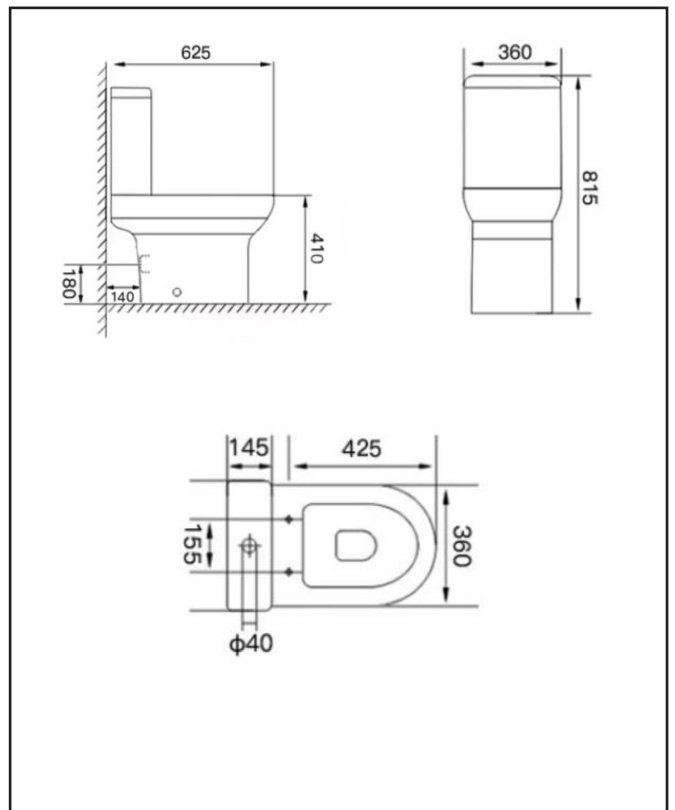

## Spa Rimless Open Back Pan

Product Code: WC-PAN-001

**SCUDO**  
BEAUTIFUL BATHROOMS

0330 124 7290

sales@scudo.co.uk - www.scudo.co.uk

Scudo is the trading name of Harrison Bathrooms Ltd. Whilst we endeavour to ensure that the product information is accurate we accept no liability for any information given. All images are for illustration purposes only. Product images and specification are subject to change. Measurement are in millimetres and are nominal.

Product Name	WC-PAN-001
Product Description	WC Pan including Seat
Product Transportation	
Barcode	5060766125459
Country of origin	CN
Commodity code	6910100000
Product Measurements	
Product Weight (KG)	25.85
Product Width (mm)	360
Product Height (mm)	410
Product Depth (mm)	625
Product Length (mm)	0
Primary Packed Measurements	
Packaged Weight	27.5
Packed Length	447
Packed Width	630
Packed Height	460
Packaging Weights	
Card (kg)	2.23
Paper (kg)	0
Wood (kg)	0
Plastic (kg)	0.05
Compliance DOP	HBDOC108, HBDOC109

General Information	
Construction Material	Ceramic
Installation type	Floor Mounted
Colour / Finish	White
WC Pan Specification	
Projection (mm)	650
Toilet Pan Height (mm)	400
Pan Fixing Kit Included	Yes
Seat Included	No
Shape	D-Shaped
Type	Close Couple
Waste Connection Specification	
Floor to centre of soil pipe (mm)	180
Wall to start of soil pipe (mm)	90

**Dimensions**  
(measurements in mm)