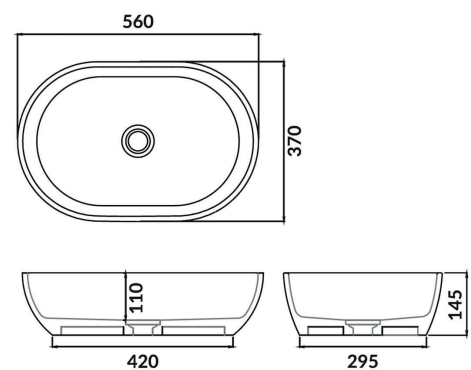

Product Name	FGBASIN-001
Product Description	Neo Countertop Basin Polymarble Matt White
<b>Product Transportation</b>	
Barcode	5060500646073
Contry of origin	CH
Comodity code	3922100000
<b>Product Measurements</b>	
Product Weight (KG)	N/A
Product Width (mm)	370
Product Height (mm)	145
Product Depth (mm)	145
Product Length (mm)	560
<b>Primary Packed Measurements</b>	
Packaged Weight	9.3
Packed Length	570
Packed Width	380
Packed Height	155
<b>Packaging Weights</b>	
Card (kg)	0.55
Paper (kg)	0
Wood (kg)	0
Plastic (kg)	0.006
Compliance DOP	0

<b>General Information</b>	
Construction Material	Poly-marble
Installation type	Top Fix
Colour / Finish	matt white
<b>Basin Attributes</b>	
Basin Type	0
Number of Tap Holes	0
Compatible Tap codes	0
Overflow	0
Recommended waste type	0
Compatible Waste Part Code	0
Inner Bowl Width (mm)	295
Inner Bowl Length (mm)	420
Inner Bowl Depth (mm)	110