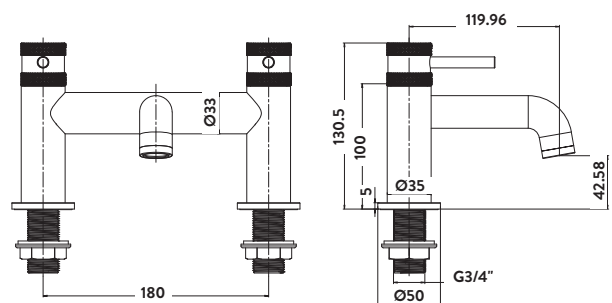

PRODUCT DATA SHEET

Core Brushed Brass Bath Filler

Product Code: NU-009

SCUDO
BEAUTIFUL BATHROOMS

0330 124 7290

sales@scudo.co.uk - www.scudo.co.uk

Scudo is the trading name of Harrison Bathrooms Ltd. Whilst we endeavour to ensure that the product information is accurate we accept no liability for any information given. All images are for illustration purposes only. Product images and specification are subject to change. Measurement are in millimetres and are nominal.

Product Measurements

Product Weight:	1.955kg
Product Width:	230mm
Product Height:	130.5mm
Product Depth:	144mm
Product Length:	N/A

Product Transportation

Barcode:	5060766124506
Country of Origin:	China
Comodity Code:	8481809000

Construction Material:	Brass
Installation Type:	Deck Mounted
Colour / Finish:	Brushed Brass

Tap/Shower Attributes

Minimum Pressure:	0.5 bar
Maximum Pressure:	5 bar
Flexible Tails Included:	Yes
Tap Hole Required:	2
Handle Type:	Lever
Swivel Spout:	No
Inlet Connection:	3/4 BSP
Outlet Connection:	N/A
Tap Hole Diameter:	32mm
Tap Type Description:	Manual Mixer
Includes Waste:	No
Valve / Cartridge Type:	Quarter Turn Cartridge
Cartridge Spare Code:	N/A

Flow Rates

0.2bar (l/min)	4
0.5bar (l/min)	7
1bar (l/min)	9.8
2bar (l/min)	13.6
3bar (l/min)	16.7

Compliance DOP

HBDOC040 / HBDOC048

Dimensions

(measurements in mm)

LIFETIME GUARANTEE

We are confident in our products and we want our customer to be, we proudly give a lifetime guarantee on our taps and showers, further details can be found on our website