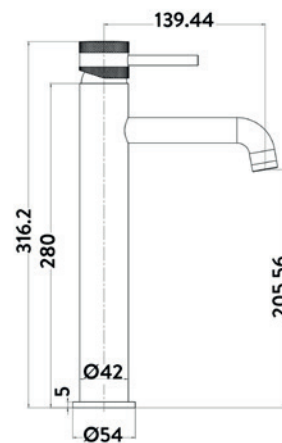

PRODUCT DATA SHEET

Core Tall Basin Mono Mixer Brushed Bronze

Product Code: NU-039

SCUDO
BEAUTIFUL BATHROOMS

0330 124 7290

sales@scudo.co.uk - www.scudo.co.uk

Scudo is the trading name of Harrison Bathrooms Ltd. Whilst we endeavour to ensure that the product information is accurate we accept no liability for any information given. All images are for illustration purposes only. Product images and specification are subject to change. Measurement are in millimetres and are nominal.

Product Name	NU-039
Product Description	Core Mono Tall Basin Mixer Brushed Bronze
Product Transportation	
Barcode	5060964935386
Country of origin	CH
Commodity code	8481809000
Product Measurements	
Product Weight (KG)	1.642
Product Width (mm)	54
Product Height (mm)	316.2
Product Depth (mm)	139.44
Product Length (mm)	N/a
Primary Packed Measurements	
Packaged Weight	1.929
Packed Length	390
Packed Width	200
Packed Height	60
Packaging Weights	
Card (kg)	0.279
Paper (kg)	0.0011
Wood (kg)	0
Plastic (kg)	0.008
Compliance DOP	N/a

General Information	
Construction Material	Brass /Stainless steel 304 alloy
Installation type	Worktop Fixed
Colour / Finish	Brushed Bronze
Tap / Shower Attributes	
WRAS Approved	Yes
TMV Approved	No
Minimum Operating Pressure (bar)	0.5
Maximum Operating Pressure (bar)	5
Flexible Tails Included	Yes
Number of tap holes required	1
Handle Type	Lever
Swivel Spout	No
Inlet Connection	1/2" M10
Outlet Connection	N/a
Tap Hole Diameter (mm)	35
Tap Type description	Mono Mixer
Includes Waste	No
Valve / Cartridge Type	35mm Cartridges
Cartridge Spare code	N/a
Flow Rates	
0.2bar (l/min)	2.5
0.5bar (l/min)	4
1bar (l/min)	6
2bar (l/min)	8.5
3bar (l/min)	10.6

Tall Basin Mixer

Dimensions

(measurements in mm)

LIFETIME GUARANTEE

We are confident in our products and we want our customer to be, we proudly give a lifetime guarantee on our taps and showers, further details can be found on our website