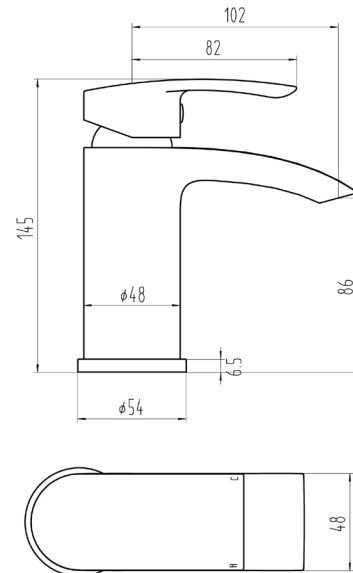

PRODUCT DATA SHEET

Belini Mono Basin Mixer

Product Code: BLACK257ORB

SCUDO
BEAUTIFUL BATHROOMS

0330 124 7290

sales@scudo.co.uk - www.scudo.co.uk

Scudo is the trading name of Harrison Bathrooms Ltd. Whilst we endeavour to ensure that the product information is accurate we accept no liability for any information given. All images are for illustration purposes only. Product images and specification are subject to change. Measurement are in millimetres and are nominal.

Product Name	BLACK257ORB
Product Description	Matt Black Mono Basin Mixer
Product Transportation	
Barcode	5060713724629
Country of origin	CH
Commodity code	8481801190
Product Measurements	
Product Weight (KG)	1.04
Product Width (mm)	54
Product Height (mm)	145
Product Depth (mm)	0
Product Length (mm)	0
Primary Packed Measurements	
Packaged Weight	1.098
Packed Length	25.5
Packed Width	17
Packed Height	0
Packaging Weights	
Card (kg)	0.218
Paper (kg)	8
Wood (kg)	n/a
Plastic (kg)	0.006
Compliance DOP	HBD0C007 , HBD0C008

General Information	
Construction Material	Brass
Installation type	Mono mixer
Colour / Finish	Matt Black
Tap / Shower Attributes	
WRAS Approved	Yes
TMV Approved	No
Minimum Operating Pressure (bar)	0.2
Maximum Operating Pressure (bar)	5
Flexible Tails Included	Yes
Number of tap holes required	1
Handle Type	Lever
Swivel Spout	No
Inlet Connection	1/2" M10
Outlet Connection	N/a
Tap Hole Diameter (mm)	35
Tap Type description	Mono Mixer
Includes Waste	Yes
Valve / Cartridge Type	Single lever cartridges 35mm
Cartridge Spare code	T8702-08
Flow Rates	
0.2bar (l/min)	2.8
0.5bar (l/min)	7.5
1bar (l/min)	10
2bar (l/min)	15.5
3bar (l/min)	18.9

Dimensions
(measurements in mm)

LIFETIME GUARANTEE

We are confident in our products and we want our customer to be, we proudly give a lifetime guarantee on our taps and showers, further details can be found on our website