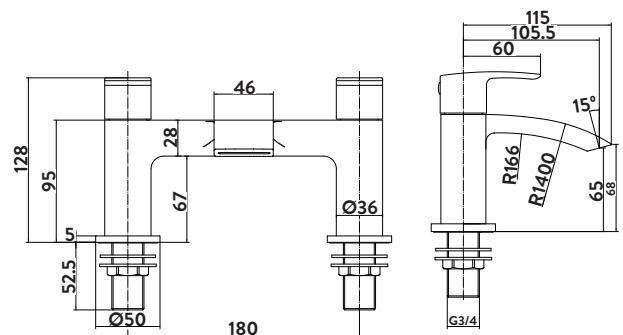

PRODUCT DATA SHEET

Belini Matt Black Deck Mounted Bath Filler

Product Code: BLACK259ORB

SCUDO
BEAUTIFUL BATHROOMS

0330 124 7290

sales@scudo.co.uk - www.scudo.co.uk

Scudo is the trading name of Harrison Bathrooms Ltd. Whilst we endeavour to ensure that the product information is accurate we accept no liability for any information given. All images are for illustration purposes only. Product images and specification are subject to change. Measurement are in millimetres and are nominal.

Product Name	BLACK259ORB
Product Description	Matt Black Deck Mounted Bath Filler
Product Transportation	
Barcode	5060713724643
Country of origin	CH
Commodity code	8481801190
Product Measurements	
Product Weight (KG)	1.85
Product Width (mm)	230
Product Height (mm)	123
Product Depth (mm)	0
Product Length (mm)	0
Primary Packed Measurements	
Packaged Weight	1.942
Packed Length	240
Packed Width	200
Packed Height	155
Packaging Weights	
Card (kg)	0.361
Paper (kg)	12
Wood (kg)	n/a
Plastic (kg)	0.004
Compliance DOP	HBD0C007, HBD0C008

General Information	
Construction Material	Brass
Installation type	Deck Mounted
Colour / Finish	Matt Black
Tap / Shower Attributes	
WRAS Approved	Yes
TMV Approved	No
Minimum Operating Pressure (bar)	0.5
Maximum Operating Pressure (bar)	5
Flexible Tails Included	No
Number of tap holes required	2
Handle Type	Lever
Swivel Spout	No
Inlet Connection	3/4 BSP
Outlet Connection	N/a
Tap Hole Diameter (mm)	32
Tap Type description	Manual Mixer
Includes Waste	No
Valve / Cartridge Type	Quarter Turn Cartridge
Cartridge Spare code	T8308-08
Flow Rates	
0.2bar (l/min)	13.4
0.5bar (l/min)	23.4
1bar (l/min)	32
2bar (l/min)	40.95
3bar (l/min)	50