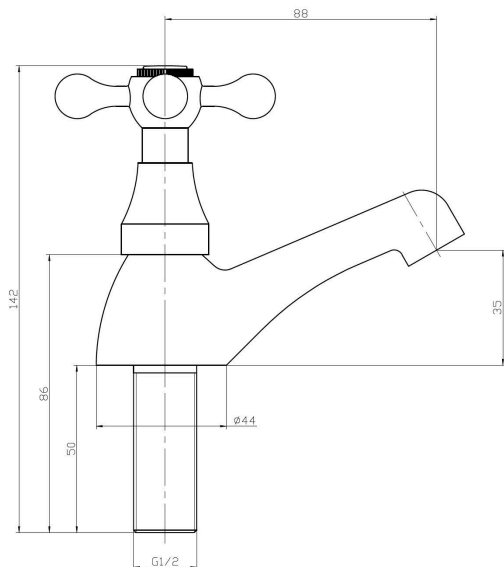

PRODUCT DATA SHEET

Classic Basin Taps

Product Code: TAP004L

SCUDO
BEAUTIFUL BATHROOMS

0330 124 7290

sales@scudo.co.uk - www.scudo.co.uk

Scudo is the trading name of Harrison Bathrooms Ltd. Whilst we endeavour to ensure that the product information is accurate we accept no liability for any information given. All images are for illustration purposes only. Product images and specification are subject to change. Measurement are in millimetres and are nominal.

Product Name	TAP004L
Product Description	Basin Taps
Product Transportation	
Barcode	5060500640644
Country of origin	CH
Commodity code	8481801190
Product Measurements	
Product Weight (KG)	0.865
Product Width (mm)	110
Product Height (mm)	92
Product Depth (mm)	44
Product Length (mm)	118.5
Primary Packed Measurements	
Packaged Weight	0.95
Packed Length	17
Packed Width	14.5
Packed Height	6.3
Packaging Weights	
Card (kg)	0.218
Paper (kg)	8
Wood (kg)	n/a
Plastic (kg)	0.006
Compliance DOP	HBD0C007 , HBD0C008

General Information	
Construction Material	Brass
Installation type	Desk Mounted
Colour / Finish	Chrome
Tap / Shower Attributes	
WRAS Approved	No
TMV Approved	No
Minimum Operating Pressure (bar)	0.2
Maximum Operating Pressure (bar)	5
Flexible Tails Included	No
Number of tap holes required	2
Handle Type	Cross
Swivel Spout	No
Inlet Connection	1/2 BSP
Outlet Connection	N/a
Tap Hole Diameter (mm)	30
Tap Type description	BIB
Includes Waste	No
Valve / Cartridge Type	Screw Down Cartridge
Cartridge Spare code	T6308-08
Flow Rates	
0.2bar (l/min)	3.6
0.5bar (l/min)	9.8
1bar (l/min)	14.5
2bar (l/min)	21.2
3bar (l/min)	26.3

Dimensions
(measurements in mm)

LIFETIME GUARANTEE

We are confident in our products and we want our customer to be, we proudly give a lifetime guarantee on our taps and showers, further details can be found on our website