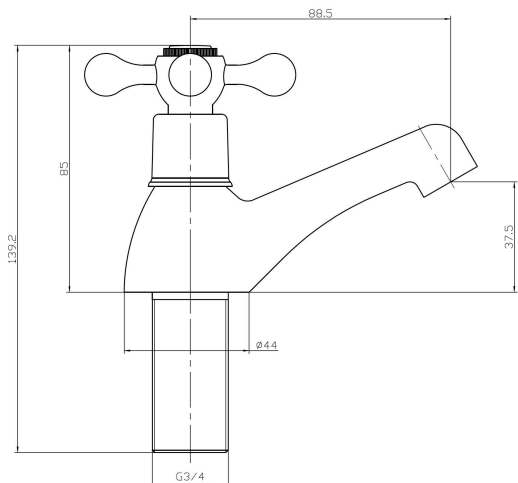

## Classica Bath Taps

Product Code: TAP005L

**SCUDO**  
BEAUTIFUL BATHROOMS

0330 124 7290

sales@scudo.co.uk - www.scudo.co.uk

Scudo is the trading name of Harrison Bathrooms Ltd. Whilst we endeavour to ensure that the product information is accurate we accept no liability for any information given. All images are for illustration purposes only. Product images and specification are subject to change. Measurement are in millimetres and are nominal.

Product Name	TAP005L
Product Description	Bath Taps
<b>Product Transportation</b>	
Barcode	5060500640651
Country of origin	CH
Commodity code	8481801190
<b>Product Measurements</b>	
Product Weight (KG)	1.215
Product Width (mm)	72.5
Product Height (mm)	85
Product Depth (mm)	0
Product Length (mm)	118.5
<b>Primary Packed Measurements</b>	
Packaged Weight	1.3
Packed Length	17
Packed Width	14.5
Packed Height	6.3
<b>Packaging Weights</b>	
Card (kg)	0.049
Paper (kg)	0
Wood (kg)	0
Plastic (kg)	0.004
Compliance DOP	HBD0C007, HBD0C008

<b>General Information</b>	
Construction Material	Brass
Installation type	Desk Mounted
Colour / Finish	Chrome
<b>Tap / Shower Attributes</b>	
WRAS Approved	No
TMV Approved	No
Minimum Operating Pressure (bar)	0.2
Maximum Operating Pressure (bar)	5
Flexible Tails Included	No
Number of tap holes required	2
Handle Type	Cross
Swivel Spout	No
Inlet Connection	3/4 BSP
Outlet Connection	N/a
Tap Hole Diameter (mm)	30
Tap Type description	BIB
Includes Waste	No
Valve / Cartridge Type	Screw Down Cartridge
Cartridge Spare code	T6308-08
<b>Flow Rates</b>	
0.2bar (l/min)	3.6
0.5bar (l/min)	9.8
1bar (l/min)	14.5
2bar (l/min)	21.2
3bar (l/min)	26.3

### Dimensions

(measurements in mm)