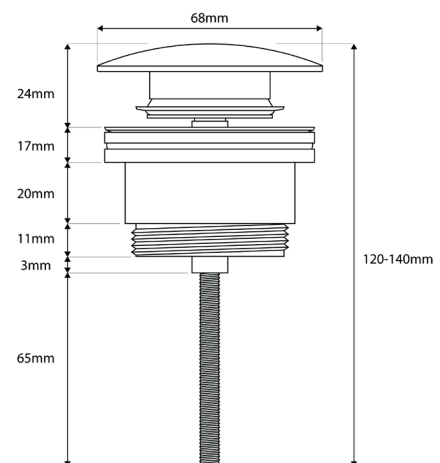

PRODUCT DATA SHEET

Universal Waste Chrome

Product Code: WASTE105CH

SCUDO
BEAUTIFUL BATHROOMS

0330 124 7290

sales@scudo.co.uk - www.scudo.co.uk

Scudo is the trading name of Harrison Bathrooms Ltd. Whilst we endeavour to ensure that the product information is accurate we accept no liability for any information given. All images are for illustration purposes only. Product images and specification are subject to change. Measurement are in millimetres and are nominal.

Product Name	WASTE105CH
Product Description	Universal Basin Waste Chrome
Product Transportation	
Barcode	5060766124353
Country of origin	CH
Commodity code	8481809000
Product Measurements	
Product Weight (KG)	2.57
Product Width (mm)	68
Product Height (mm)	120 - 140
Product Depth (mm)	68
Product Length (mm)	0
Primary Packed Measurements	
Packaged Weight	2.99
Packed Length	140
Packed Width	70
Packed Height	70
Packaging Weights	
Card (kg)	0.1
Paper (kg)	6
Wood (kg)	n/a
Plastic (kg)	0.005
Compliance DOP	N/a

General Information	
Construction Material	Stainless steel 304 alloy & Brass
Installation type	Basin Waste
Colour / Finish	Chrome
Waste Attributes	
Type	Universal
Slotted or Unslotted	Both
Connection	1" 1/4
Function	Basin waste
Length of Overflow Hose (mm)	N/a
Trap Attributes	
Inner Pipe Length (mm)	0
Outer Pipe Length (mm)	0
Connection type	0

Dimensions
(measurements in mm)

LIFETIME GUARANTEE

We are confident in our products and we want our customer to be, we proudly give a lifetime guarantee on our taps and showers, further details can be found on our website