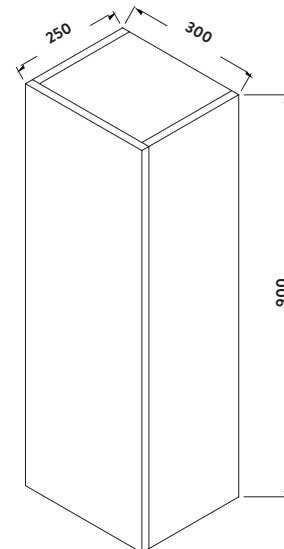

### Matt Grey

Product Code: AMBIENCE-TALLBOY-MGREY

0330 124 7290

sales@scudo.co.uk - www.scudo.co.uk

Scudo is the trading name of Harrison Bathrooms Ltd. Whilst we endeavour to ensure that the product information is accurate we accept no liability for any information given. All images are for illustration purposes only. Product images and specification are subject to change. Measurement are in millimetres and are nominal.

Product Measurements	
Product Weight:	15.3kg
Product Width:	200mm
Product Height:	900mm
Product Depth:	350mm
Product Length:	N/A
Product Transportation	
Barcode:	5060766122014
Country of Origin:	China
Comodity Code:	9403609000
Primary Packed Measurements	
Packaged Weight:	17kg
Packaged Length:	950mm
Packaged Width:	350mm
Packaged Height:	250mm
Packaging Weight	
Card:	1.5kg
Paper:	N/A
Wood:	N/A
Plastic:	0.02kg
General Information	
Construction Material:	Melamine
Installation Type:	Wall Mounted
Colour/Finish:	Matt Grey
Furniture Attributes	
Supplied Fully Assembled:	Yes
Numbers of Drawers:	0
Number of Doors:	1
Soft Close Doors/Drawers:	Yes
Moisture Resistant:	Yes
Internal Shelves:	1
Door Opening Width:	250mm
Draw Opening Distance:	N/A
Advised Concealed Cistern:	N/A
False Draws:	No
Number of False Draws:	N/A
Hinge Location:	Left
Compatible Furniture Code:	AMBIENCE-FRAME-30X25X20
Compatible Basin Part Code:	N/A
Handles	
Handle Style:	N/A
Handle Finish:	N/A
Handle Material:	N/A
Number of Handles:	N/A
Compliance DOP	

**Dimensions**  
(measurements in mm)