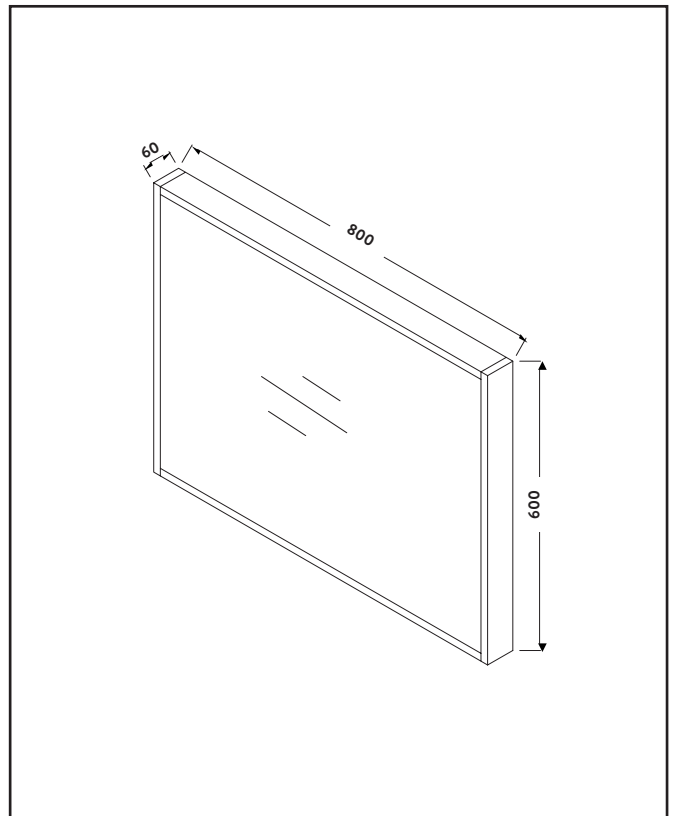

PRODUCT DATA SHEET

Ambience Mirror Rustic Oak

Product Code: AMBIENCE-MIRROR-80X60-RUSTIC

SCUDO
BEAUTIFUL BATHROOMS

0330 124 7290

sales@scudo.co.uk - www.scudo.co.uk

Scudo is the trading name of Harrison Bathrooms Ltd. Whilst we endeavour to ensure that the product information is accurate we accept no liability for any information given. All images are for illustration purposes only. Product images and specification are subject to change. Measurement are in millimetres and are nominal.

Product Measurements	
Product Weight:	10.4kg
Product Width:	600mm
Product Height:	800mm
Product Depth:	60mm
Product Length:	N/A
Product Transportation	
Barcode:	5060713722878
Country of Origin:	China
Comodity Code:	7009920000
Primary Packed Measurements	
Packaged Weight:	11.6kg
Packaged Length:	830mm
Packaged Width:	630mm
Packaged Height:	90mm
Packaging Weight	
Card:	1.05kg
Paper:	N/A
Wood:	N/A
Plastic:	0.003kg
General Information	
Construction Material:	Vinyl Wrapped MDF
Installation Type:	Wall Mounted
Colour/Finish:	Mirror / Oak
Mirror Attributes	
Bulb Watts:	N/A
Bulb Type:	N/A
Voltage:	N/A
Switch Type:	N/A
Shaving Socket:	No
Demister:	Yes
Clock:	No
Hang Type:	Vertical/Portrait
Light Colour:	N/A
Lumens:	N/A
Light Temperature:	N/A
Dimmable:	N/A
Energy Rating:	N/A
Internal Shelves:	N/A
Down Light:	N/A
Bluetooth Speaker:	N/A
IP Rating:	N/A
Transformer Included:	N/A
Compliance DOP	