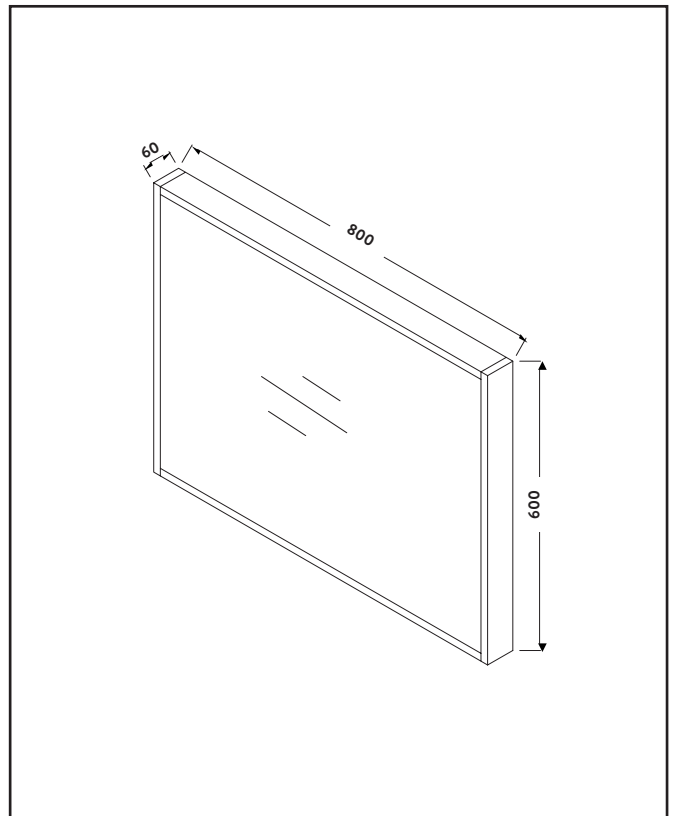

PRODUCT DATA SHEET

Ambience Mirror Matt White

Product Code: AMBIENCE-MIRROR-80X60-WHITE

SCUDO
BEAUTIFUL BATHROOMS

0330 124 7290

sales@scudo.co.uk - www.scudo.co.uk

Scudo is the trading name of Harrison Bathrooms Ltd. Whilst we endeavour to ensure that the product information is accurate we accept no liability for any information given. All images are for illustration purposes only. Product images and specification are subject to change. Measurement are in millimetres and are nominal.

Product Measurements	
Product Weight:	10.4kg
Product Width:	600mm
Product Height:	800mm
Product Depth:	60mm
Product Length:	N/A
Product Transportation	
Barcode:	5060713722021
Country of Origin:	China
Comodity Code:	7009920000
Primary Packed Measurements	
Packaged Weight:	11.6kg
Packaged Length:	830mm
Packaged Width:	630mm
Packaged Height:	90mm
Packaging Weight	
Card:	1.05kg
Paper:	N/A
Wood:	N/A
Plastic:	0.05kg
General Information	
Construction Material:	Vinyl Wrapped MDF
Installation Type:	Wall Mounted
Colour/Finish:	Mirror / Matt White
Mirror Attributes	
Bulb Watts:	N/A
Bulb Type:	N/A
Voltage:	N/A
Switch Type:	N/A
Shaving Socket:	No
Demister:	Yes
Clock:	No
Hang Type:	Vertical/Portrait
Light Colour:	N/A
Lumens:	N/A
Light Temperature:	N/A
Dimmable:	N/A
Energy Rating:	N/A
Internal Shelves:	N/A
Down Light:	N/A
Bluetooth Speaker:	N/A
IP Rating:	N/A
Transformer Included:	N/A
Compliance DOP	