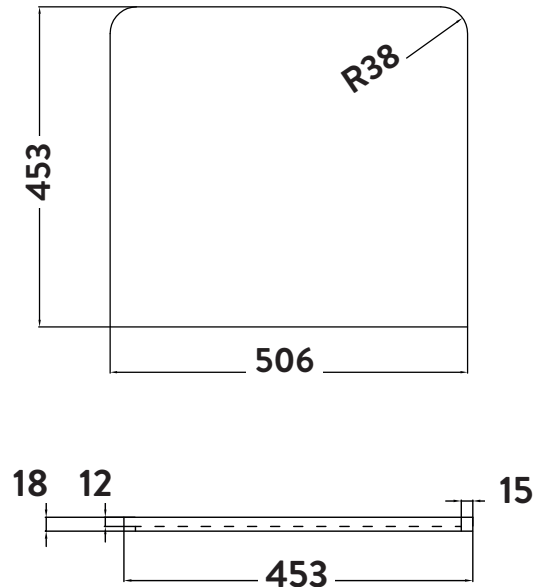

PRODUCT DATA SHEET

BELLA 500 COUNTER TOP

Product Code: BELLA-COUNTERTOP-500-GWTE

SCUDO
BEAUTIFUL BATHROOMS

0330 124 7290

sales@scudo.co.uk - www.scudo.co.uk

Scudo is the trading name of Harrison Bathrooms Ltd. Whilst we endeavour to ensure that the product information is accurate we accept no liability for any information given. All images are for illustration purposes only. Product images and specification are subject to change. Measurement are in millimetres and are nominal.

Product Name	BELLA-COUNTERTOP-500-GWTE
Product Description	Bella 500mm 18mm Solid Surface Countertop
Product Transportation	
Barcode	5060713721468
Country of origin	CH
Commodity code	3922100000
Product Measurements	
Product Weight (KG)	5
Product Width (mm)	453
Product Height (mm)	18
Product Depth (mm)	506
Product Length (mm)	0
Primary Packed Measurements	
Packaged Weight	6
Packed Length	555
Packed Width	490
Packed Height	65
Packaging Weights	
Card (kg)	1.1
Paper (kg)	0
Wood (kg)	0
Plastic (kg)	0.004
Compliance DOP	N/a

General Information	
Construction Material	Polymarble
Installation type	Furniture mounted
Colour / Finish	White
Basin Attributes	
Basin Type	0
Number of Tap Holes	0
Compatible Tap codes	0
Overflow	0
Recommended waste type	0
Compatible Waste Part Code	0
Inner Bowl Width (mm)	0
Inner Bowl Length (mm)	0
Inner Bowl Depth (mm)	0