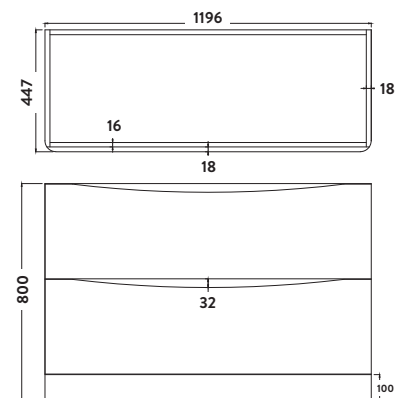

#### Product Measurements

Product Weight:	47.5kg
Product Width:	1200mm
Product Height:	800mm
Product Depth:	447mm
Product Length:	N/A

#### Primary Packed Measurements

Packaged Weight:	51kg
Packaged Length:	548mm
Packaged Width:	1300mm
Packaged Height:	900mm

#### Furniture Attributes

Supplied Fully Assembled:	Yes
Numbers of Drawers:	2
Number of Doors:	0
Soft Close Doors/Drawers:	Yes
Moisture Resistant:	Yes
Internal Shelves:	0
Door Opening Width:	N/A
Draw Opening Distance:	250mm
Advised Concealed Cistern:	N/A
False Draws:	No
Number of False Draws:	N/A
Hinge Location:	N/A
Compatible Furniture Code:	BELLA
Compatible Basin Part Code:	BELLA-1200BASIN

## Dimensions

(measurements in mm)