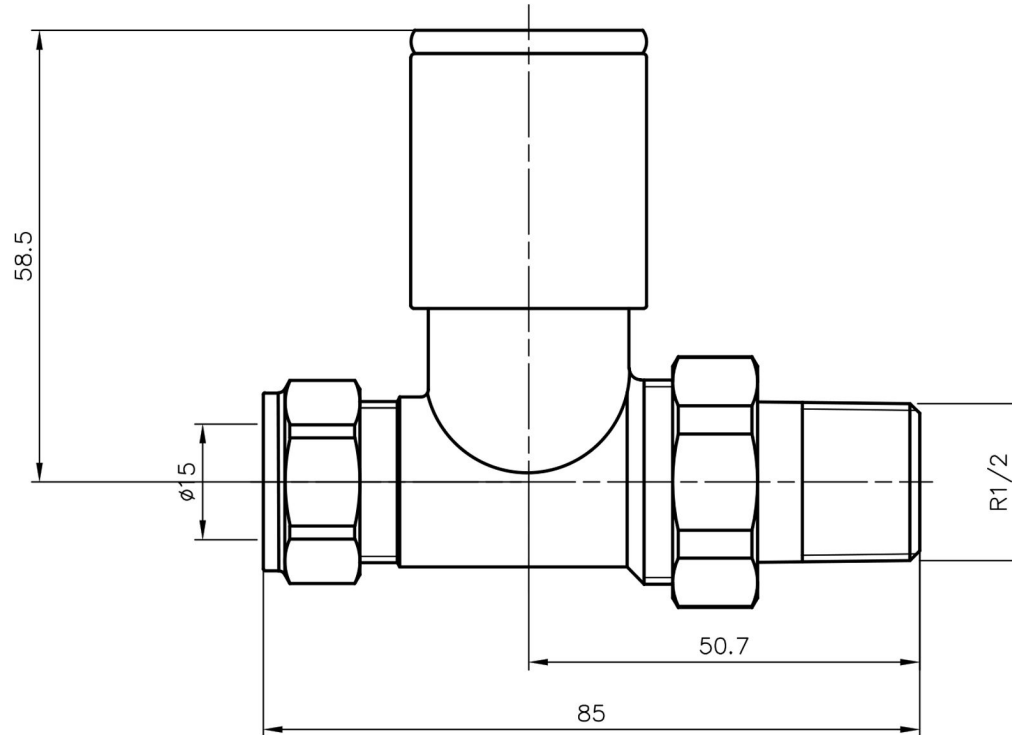

Straight Round Radiator Valve

Technical Drawing

41.3008
41.3013
41.3014
41.3016

Eastbrook 

Eastbrook Road, Gloucester GL4 3DB

Technical Helpline : 01452 317890

Mon - Fri / 8am - 5pm

Email : technical@eastbrookco.com