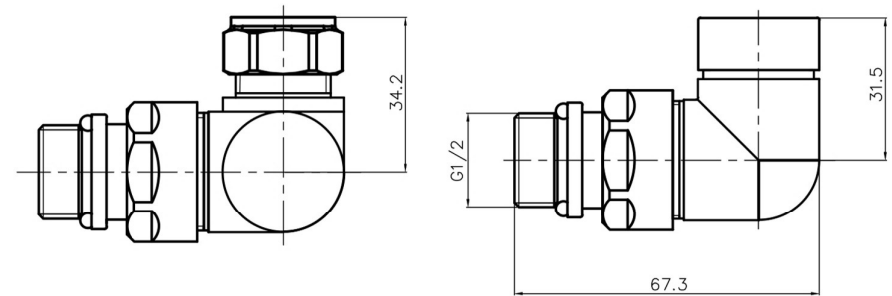

Corner Manual Radiator Valves 15mm

Technical Drawing

41.3006 / 41.3017
41.3018 / 41.3019

Eastbrook 

Eastbrook Road, Gloucester GL4 3DB

Technical Helpline : 01452 317890

Mon - Fri / 8am - 5pm

Email : technical@eastbrookco.com