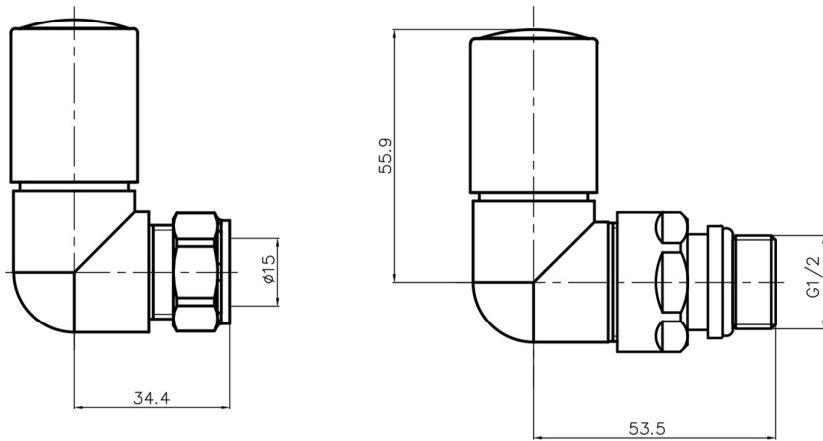

Corner Manual Radiator Valves 15mm

Technical Drawing

41.3006 / 41.3017
41.3018 / 41.3019

Eastbrook 

Eastbrook Road, Gloucester GL4 3DB

Technical Helpline : 01452 317890

Mon - Fri / 8am - 5pm

Email : technical@eastbrookco.com