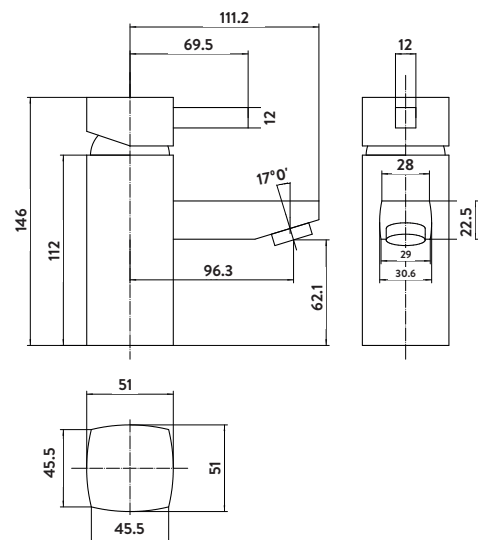

## Forme Mono Basin Mixer

Product Code: TAP011

**SCUDO**  
BEAUTIFUL BATHROOMS

0330 124 7290

sales@scudo.co.uk - www.scudo.co.uk

Scudo is the trading name of Harrison Bathrooms Ltd. Whilst we endeavour to ensure that the product information is accurate we accept no liability for any information given. All images are for illustration purposes only. Product images and specification are subject to change. Measurement are in millimetres and are nominal.

Product Name	TAP011
Product Description	Mono Basin Mixer with Push Waste
<b>Product Transportation</b>	
Barcode	5060500640705
Contry of origin	CH
Comodity code	8481801190
<b>Product Measurements</b>	
Product Weight (KG)	1.28
Product Width (mm)	51
Product Height (mm)	146
Product Depth (mm)	0
Product Length (mm)	136
<b>Primary Packed Measurements</b>	
Packaged Weight	1.5
Packed Length	25.5
Packed Width	17
Packed Height	8
<b>Packaging Weights</b>	
Card (kg)	0.248
Paper (kg)	0
Wood (kg)	0
Plastic (kg)	0.057
Compliance DOP	HBD0C038 , HBD0C039 , HBD0C040 , HBD0C041

<b>General Information</b>	
Construction Material	Brass
Installation type	Mono mixer
Colour / Finish	Chrome
<b>Tap / Shower Attributes</b>	
WRAS Approved	No
TMV Approved	No
Minimum Operating Pressure (bar)	0.2
Maximum Operating Pressure (bar)	5
Flexible Tails Included	Yes
Number of tap holes required	1
Handle Type	Lever
Swivel Spout	No
Inlet Connection	1/2" M10
Outlet Connection	N/a
Tap Hole Diameter (mm)	35
Tap Type description	Mono Mixer
Includes Waste	Yes
Valve / Cartridge Type	Plastic Cartridge
Cartridge Spare code	T7602-08
<b>Flow Rates</b>	
0.2bar (l/min)	3.6
0.5bar (l/min)	5.9
1bar (l/min)	8.2
2bar (l/min)	11.3
3bar (l/min)	14.1

**Dimensions**  
(measurements in mm)