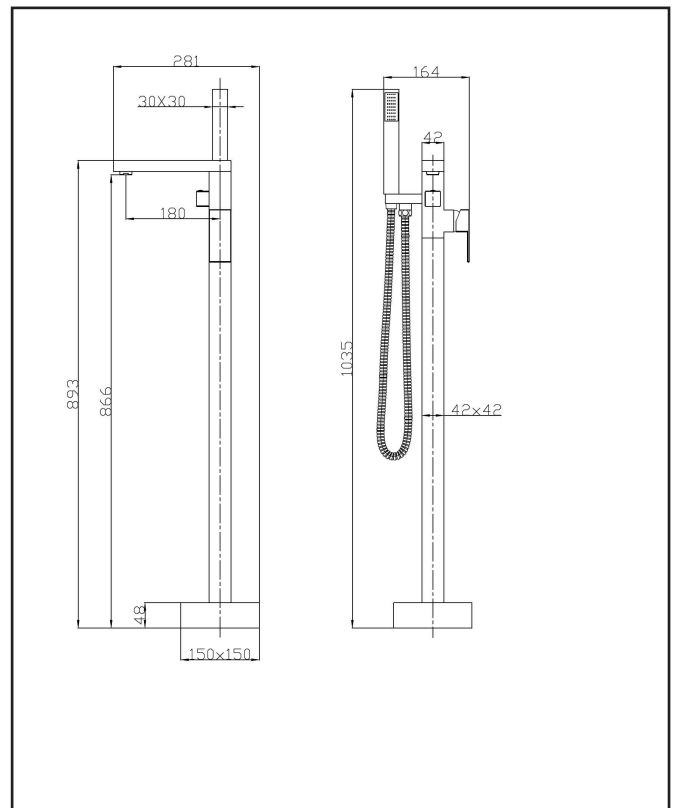

## Lanza Freestanding Bath Tap

Product Code: TAP082L

**SCUDO**  
BEAUTIFUL BATHROOMS

0330 124 7290

sales@scudo.co.uk - www.scudo.co.uk

Scudo is the trading name of Harrison Bathrooms Ltd. Whilst we endeavour to ensure that the product information is accurate we accept no liability for any information given. All images are for illustration purposes only. Product images and specification are subject to change. Measurement are in millimetres and are nominal.

Product Name	TAP082L
Product Description	Freestanding Bath Tap
<b>Product Transportation</b>	
Barcode	5060500640972
Country of origin	CH
Commodity code	8481801190
<b>Product Measurements</b>	
Product Weight (KG)	7.88
Product Width (mm)	164
Product Height (mm)	1035
Product Depth (mm)	281
Product Length (mm)	0
<b>Primary Packed Measurements</b>	
Packaged Weight	0.009
Packed Length	102
Packed Width	37.5
Packed Height	25
<b>Packaging Weights</b>	
Card (kg)	1.363
Paper (kg)	0
Wood (kg)	0
Plastic (kg)	0.001
Compliance DOP	HBD0C007, HBDO008

<b>General Information</b>	
Construction Material	Brass
Installation type	Floor Mounted
Colour / Finish	Chrome
<b>Tap / Shower Attributes</b>	
WRAS Approved	No
TMV Approved	No
Minimum Operating Pressure (bar)	0.5
Maximum Operating Pressure (bar)	5
Flexible Tails Included	Yes
Number of tap holes required	0
Handle Type	Lever
Swivel Spout	No
Inlet Connection	3/4 BSP
Outlet Connection	1/2 BSP handset
Tap Hole Diameter (mm)	N/a
Tap Type description	Mono Mixer
Includes Waste	No
Valve / Cartridge Type	Plastic Cartridge
Cartridge Spare code	T1968-08
<b>Flow Rates</b>	
0.2bar (l/min)	5
0.5bar (l/min)	8.7
1bar (l/min)	12.7
2bar (l/min)	18.5
3bar (l/min)	22.7

**Dimensions**  
(measurements in mm)