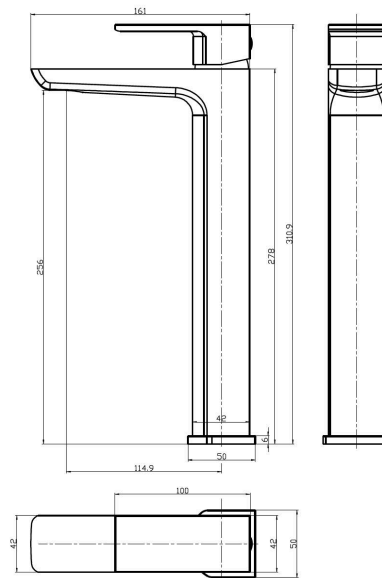

PRODUCT DATA SHEET

Muro High Riser Basin Mono

Product Code: TAP244L

SCUDO
BEAUTIFUL BATHROOMS

0330 124 7290

sales@scudo.co.uk - www.scudo.co.uk

Scudo is the trading name of Harrison Bathrooms Ltd. Whilst we endeavour to ensure that the product information is accurate we accept no liability for any information given. All images are for illustration purposes only. Product images and specification are subject to change. Measurement are in millimetres and are nominal.

Product Name	TAP244L
Product Description	High riser Basin Mono
Product Transportation	
Barcode	5060500649579
Country of origin	CH
Commodity code	8481801190
Product Measurements	
Product Weight (KG)	2.11
Product Width (mm)	50
Product Height (mm)	310.9
Product Depth (mm)	0
Product Length (mm)	161.5
Primary Packed Measurements	
Packaged Weight	2.3
Packed Length	33.5
Packed Width	20
Packed Height	6.8
Packaging Weights	
Card (kg)	0.268
Paper (kg)	8
Wood (kg)	n/a
Plastic (kg)	0.006
Compliance DOP	HBDOC007, HBDOC008

General Information	
Construction Material	Brass
Installation type	Tall Mono Mixer
Colour / Finish	Chrome
Tap / Shower Attributes	
WRAS Approved	Yes
TMV Approved	No
Minimum Operating Pressure (bar)	0.5
Maximum Operating Pressure (bar)	5
Flexible Tails Included	Yes
Number of tap holes required	1
Handle Type	Lever
Swivel Spout	No
Inlet Connection	1/2" M10
Outlet Connection	N/a
Tap Hole Diameter (mm)	35
Tap Type description	Mono Mixer
Includes Waste	No
Valve / Cartridge Type	Plastic Cartridge
Cartridge Spare code	N/a
Flow Rates	
0.2bar (l/min)	3.6
0.5bar (l/min)	7.4
1bar (l/min)	10
2bar (l/min)	14.2
3bar (l/min)	17.5

Dimensions
(measurements in mm)

LIFETIME GUARANTEE

We are confident in our products and we want our customer to be, we proudly give a lifetime guarantee on our taps and showers, further details can be found on our website.