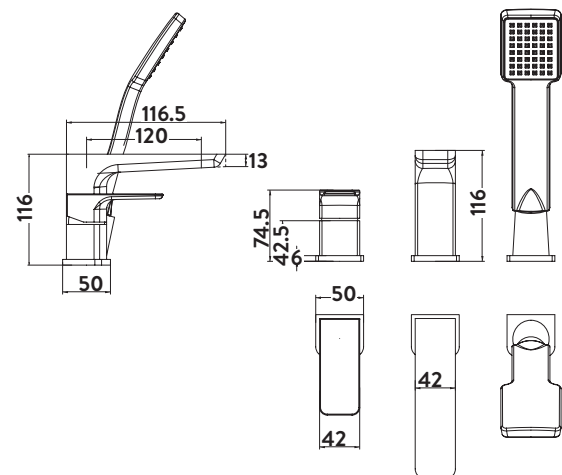

Product Name	TAP249
Product Description	Wall Mounted Bath Mixer
<b>Product Transportation</b>	
Barcode	5060713722267
Country of origin	CH
Commodity code	8481801190
<b>Product Measurements</b>	
Product Weight (KG)	1.655
Product Width (mm)	220
Product Height (mm)	140
Product Depth (mm)	0
Product Length (mm)	195.5
<b>Primary Packed Measurements</b>	
Packaged Weight	1.864
Packed Length	26
Packed Width	14.5
Packed Height	13.5
<b>Packaging Weights</b>	
Card (kg)	0.24
Paper (kg)	8
Wood (kg)	n/a
Plastic (kg)	0.059
Compliance DOP	HBDOC007, HBDOC008

<b>General Information</b>	
Construction Material	Brass
Installation type	Wall Mounted
Colour / Finish	Chrome
<b>Tap / Shower Attributes</b>	
WRAS Approved	No
TMV Approved	No
Minimum Operating Pressure (bar)	0.5
Maximum Operating Pressure (bar)	5
Flexible Tails Included	No
Number of tap holes required	0
Handle Type	Lever
Swivel Spout	No
Inlet Connection	1/2 BSP
Outlet Connection	N/a
Tap Hole Diameter (mm)	N/a
Tap Type description	Mono Mixer
Includes Waste	No
Valve / Cartridge Type	Plastic Cartridge
Cartridge Spare code	N/a
<b>Flow Rates</b>	
0.2bar (l/min)	5.3
0.5bar (l/min)	11.3
1bar (l/min)	15.7
2bar (l/min)	21.3
3bar (l/min)	26

### Dimensions

(measurements in mm)

**Dimensions**  
(measurements in mm)