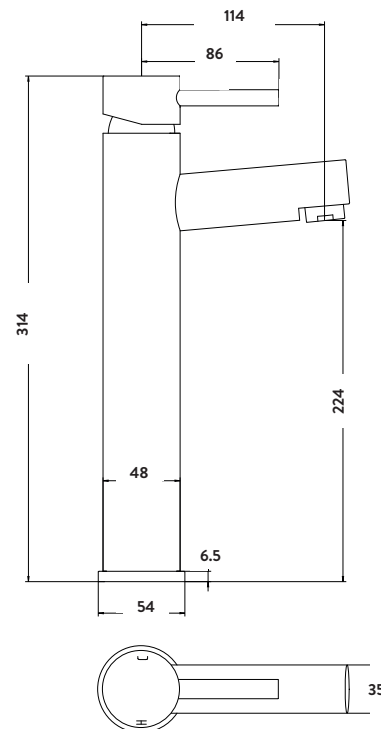

PRODUCT DATA SHEET

Premier Tall Basin Mixer – No waste

Product Code: TAP104

SCUDO
BEAUTIFUL BATHROOMS

0330 124 7290

sales@scudo.co.uk - www.scudo.co.uk

Scudo is the trading name of Harrison Bathrooms Ltd. Whilst we endeavour to ensure that the product information is accurate we accept no liability for any information given. All images are for illustration purposes only. Product images and specification are subject to change. Measurement are in millimetres and are nominal.

Product Name	TAP104
Product Description	Tall Basin Mixer - No waste
Product Transportation	
Barcode	5060500641054
Country of origin	CH
Commodity code	8481801190
Product Measurements	
Product Weight (KG)	1.654
Product Width (mm)	54
Product Height (mm)	314
Product Depth (mm)	0
Product Length (mm)	0
Primary Packed Measurements	
Packaged Weight	1.887
Packed Length	340
Packed Width	205
Packed Height	70
Packaging Weights	
Card (kg)	0.212
Paper (kg)	8
Wood (kg)	n/a
Plastic (kg)	0.022
Compliance DOP	HBD0C007, HBD0C008

General Information	
Construction Material	Brass
Installation type	Tall Mono Mixer
Colour / Finish	Chrome
Tap / Shower Attributes	
WRAS Approved	Yes
TMV Approved	No
Minimum Operating Pressure (bar)	0.2
Maximum Operating Pressure (bar)	5
Flexible Tails Included	Yes
Number of tap holes required	1
Handle Type	Lever
Swivel Spout	No
Inlet Connection	1/2" M10
Outlet Connection	N/a
Tap Hole Diameter (mm)	32
Tap Type description	Mono Mixer
Includes Waste	No
Valve / Cartridge Type	1/4 turn ceramic disc
Cartridge Spare code	T7602-08
Flow Rates	
0.2bar (l/min)	3.2
0.5bar (l/min)	6.4
1bar (l/min)	8.8
2bar (l/min)	12.5
3bar (l/min)	15.1

Dimensions
(measurements in mm)

LIFETIME GUARANTEE

We are confident in our products and we want our customer to be, we proudly give a lifetime guarantee on our taps and showers, further details can be found on our website.