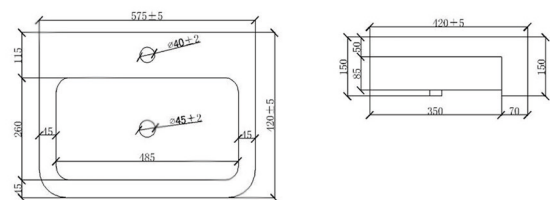

PRODUCT DATA SHEET

Classica Basin BASIN ONLY

Product Code: CLASSICA-BASIN001

| Product Measurements | |
|-----------------------------|---|
| Product Weight: | 15.6kg |
| Product Width: | 575mm |
| Product Height: | 420mm |
| Product Depth: | 150mm |
| Product Length: | N/A |
| Product Transportation | |
| Barcode: | 5060766122076 |
| Country of Origin: | China |
| Comodity Code: | 3922100000 |
| Primary Packed Measurements | |
| Packaged Weight: | 16.9kg |
| Packaged Length: | 620mm |
| Packaged Width: | 480mm |
| Packaged Height: | 210mm |
| Packaging Weight | |
| Card: | 1.1kg |
| Paper: | N/A |
| Wood: | N/A |
| Plastic: | 0.004kg |
| General Information | |
| Construction Material: | Ceramic |
| Installation Type: | Top Fix |
| Colour / Finish: | White |
| Basin Attributes | |
| Basin Type: | Semi Recessed |
| Number of Tap Holes: | 1 |
| Compatible Tap Codes: | All Mono Mixers |
| Overflow: | Yes |
| Recommened Waste Type: | Slotted |
| Inner Bowl Width: | 185mm |
| Inner Bowl Length: | 260mm |
| Inner Bowl Depth: | 135mm |
| Compatible Waste Part Code: | WASTE94 / WASTE88 WASTE92 / WASTE93 WASTE100 / BLACK094 BLACK098 |
| Compliance DOP | |

Dimensions

(measurements in mm)

LIFETIME GUARANTEE

We are confident in our products and we want our customer to be, we proudly give a lifetime guarantee on our taps and showers, further details can be found on our website