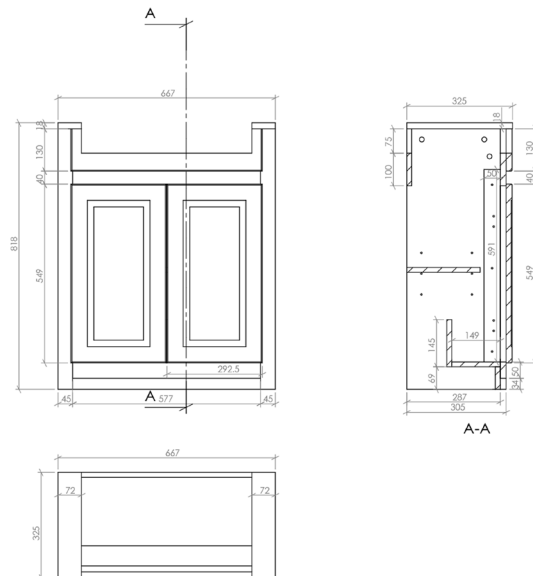

PRODUCT DATA SHEET

Classica 660 Vanity Unit Stone Grey - **CABINET ONLY**

Product Code: CLASSICA-660-VANITY-STGREY

| Product Measurements | |
|-----------------------------|---|
| Product Weight: | 18.4kg |
| Product Width: | 667mm |
| Product Height: | 818mm |
| Product Depth: | 325mm |
| Product Length: | N/A |
| Product Transportation | |
| Barcode: | 5060766122090 |
| Country of Origin: | TURK |
| Comodity Code: | 9403609000 |
| Primary Packed Measurements | |
| Packaged Weight: | 20.1kg |
| Packaged Length: | 720mm |
| Packaged Width: | 385mm |
| Packaged Height: | 885mm |
| Packaging Weight | |
| Card: | 1.6kg |
| Paper: | N/A |
| Wood: | N/A |
| Plastic: | 0.005kg |
| General Information | |
| Construction Material: | Vinyl Wrapped MDF |
| Installation Type: | Floor Mounted |
| Colour / Finish: | Stone Grey |
| Furniture Attributes | |
| Supplied Fully Assembled: | Yes |
| Number of Drawer: | 0 |
| Number of Doors: | 2 |
| Soft Close Doors/Drawer: | Yes |
| Moisture Resistant: | Yes |
| Internal Shelves: | 1 |
| Door Opening Width: | 537 |
| Draw Opening Distance: | N/A |
| Advised Concealed Cistern: | N/A |
| False Draws: | N/A |
| Number of False Draws: | N/A |
| Reversible Doors: | N/A |
| Hinge Location: | Both |
| Compatible Furniture Code: | CLASSICA-400-SIDECAB-STGREY CLASSICA-500-WC-STGREY |
| Compatible Basin Code: | CLASSICA-BASIN001 |
| Handles | |
| Handle Styles: | Knob |
| Handle Finish: | Chrome |
| Handle Material: | Steel |
| Number of Handles: | 2 |
| Compliance DOP | |

Dimensions (measurements in mm)

LIFETIME GUARANTEE

We are confident in our products and we want our customer to be, we proudly give a lifetime guarantee on our taps and showers, further details can be found on our website