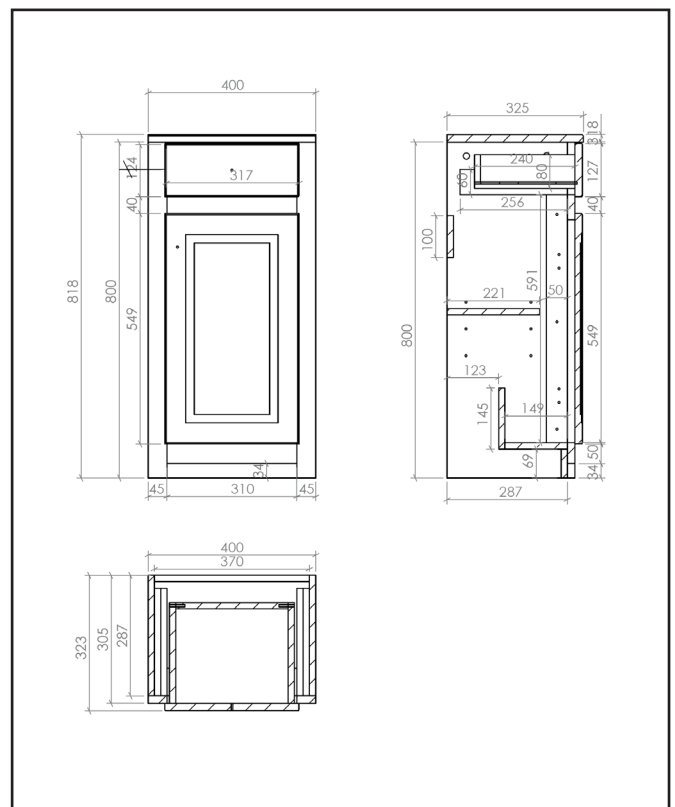

PRODUCT DATA SHEET

Classica 400 Side Cabinet with Drawer Stone Grey

Product Code: CLASSICA-400-SIDECAB-STGREY

SCUDO
BEAUTIFUL BATHROOMS

0330 124 7290

sales@scudo.co.uk - www.scudo.co.uk

Scudo is the trading name of Harrison Bathrooms Ltd. Whilst we endeavour to ensure that the product information is accurate we accept no liability for any information given. All images are for illustration purposes only. Product images and specification are subject to change. Measurement are in millimetres and are nominal.

Product Measurements	
Product Weight:	17.3kg
Product Width:	400mm
Product Height:	818mm
Product Depth:	325mm
Product Length:	N/A
Product Transportation	
Barcode:	5060766122151
Country of Origin:	TURK
Comodity Code:	9403609000
Primary Packed Measurements	
Packaged Weight:	18.6kg
Packaged Length:	450mm
Packaged Width:	385mm
Packaged Height:	885mm
Packaging Weight	
Card:	1.2kg
Paper:	N/A
Wood:	N/A
Plastic:	0.005kg
General Information	
Construction Material:	Vinyl Wrapped MDF
Installation Type:	Floor Mounted
Colour / Finish:	Stone Grey
Furniture Attributes	
Supplied Fully Assembled:	Yes
Number of Drawer:	0
Number of Doors:	2
Soft Close Doors/Drawer:	Yes
Moisture Resistant:	Yes
Internal Shelves:	1
Door Opening Width:	537
Draw Opening Distance:	N/A
Advised Concealed Cistern:	N/A
False Draws:	N/A
Number of False Draws:	N/A
Reversible Doors:	N/A
Hinge Location:	Both
Compatible Furniture Code:	CLASSICA-660-VANITY-STGREY CLASSICA-500-WC-STGREY
Compatible Basin Code:	CLASSICA-BASIN001
Handles	
Handle Styles:	Knob
Handle Finish:	Chrome
Handle Material:	Steel
Number of Handles:	2
Compliance DOP	