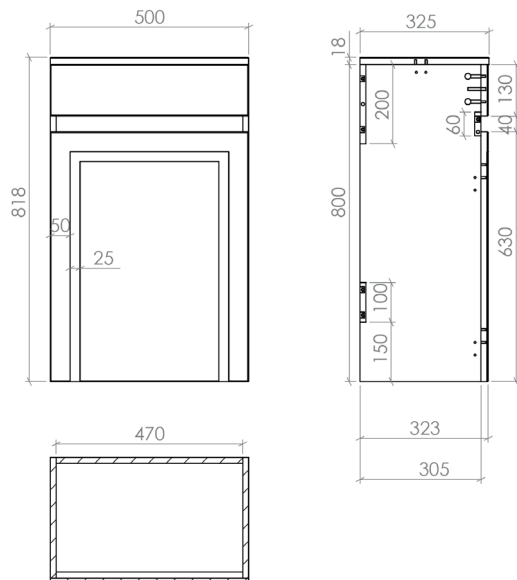

## Classica 500 WC Unit Stone Grey

Product Code: CLASSICA-500-WC-STGREY

**SCUDO**  
BEAUTIFUL BATHROOMS

0330 124 7290

sales@scudo.co.uk - www.scudo.co.uk

Scudo is the trading name of Harrison Bathrooms Ltd. Whilst we endeavour to ensure that the product information is accurate we accept no liability for any information given. All images are for illustration purposes only. Product images and specification are subject to change. Measurement are in millimetres and are nominal.

Product Measurements	
Product Weight:	15.5kg
Product Width:	500mm
Product Height:	818mm
Product Depth:	325mm
Product Length:	N/A
Product Transportation	
Barcode:	5060766122120
Country of Origin:	TURK
Comodity Code:	9403609000
Primary Packed Measurements	
Packaged Weight:	16.9kg
Packaged Length:	550mm
Packaged Width:	385mm
Packaged Height:	885mm
Packaging Weight	
Card:	1.3kg
Paper:	N/A
Wood:	N/A
Plastic:	0.005kg
General Information	
Construction Material:	Vinyl Wrapped MDF
Installation Type:	Floor Mounted
Colour / Finish:	Stone Grey
Furniture Attributes	
Supplied Fully Assembled:	Yes
Number of Drawer:	0
Number of Doors:	0
Soft Close Doors/Drawer:	Yes
Moisture Resistant:	Yes
Internal Shelves:	0
Door Opening Width:	N/A
Draw Opening Distance:	N/A
Advised Concealed Cistern:	CISTERN002
False Draws:	N/A
Number of False Draws:	N/A
Reversible Doors:	N/A
Hinge Location:	Both
Compatible Furniture Code:	CLASSICA-660-VANITY-STGREY CLASSICA-400-SIDE-STGREY
Compatible Basin Code:	CLASSICA-BASIN001
Handles	
Handle Styles:	N/A
Handle Finish:	N/A
Handle Material:	N/A
Number of Handles:	N/A
Compliance DOP	

## Dimensions (measurements in mm)