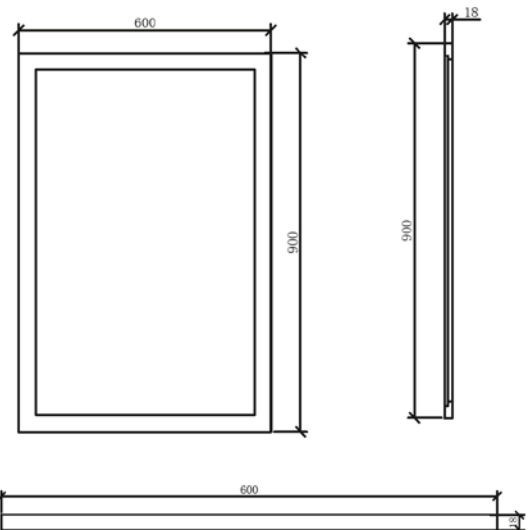

PRODUCT DATA SHEET

Classica Mirror Charcoal Grey

Product Code: CLASSICA-MIRROR-CHARGREY

SCUDO
BEAUTIFUL BATHROOMS

0330 124 7290

sales@scudo.co.uk - www.scudo.co.uk

Scudo is the trading name of Harrison Bathrooms Ltd. Whilst we endeavour to ensure that the product information is accurate we accept no liability for any information given. All images are for illustration purposes only. Product images and specification are subject to change. Measurement are in millimetres and are nominal.

Product Measurements	
Product Weight:	6.1kg
Product Width:	600mm
Product Height:	900mm
Product Depth:	18mm
Product Length:	N/A
Product Transportation	
Barcode:	5060766122199
Country of Origin:	Turkey
Comodity Code:	94036090000
Primary Packed Measurements	
Packaged Weight:	6.7kg
Packaged Length:	920mm
Packaged Width:	610mm
Packaged Height:	30mm
Packaging Weight	
Card:	0.5kg
Paper:	N/A
Wood:	N/A
Plastic:	N/A
General Information	
Construction Material:	Vinyl Wrapped MDF
Installation Type:	Floor Mounted
Colour/Finish:	Mirror / Stone Grey
Mirror Attributes	
Bulb Watts:	N/A
Bulb Type:	N/A
Voltage:	N/A
Switch Type:	N/A
Shaving Socket:	No
Demister:	No
Clock:	No
Hang Type:	Vertical/Portrait
Light Colour:	N/A
Lumens:	N/A
Light Temperature:	N/A
Dimmable:	N/A
Energy Rating:	N/A
Internal Shelves:	N/A
Down Light:	N/A
Bluetooth Speaker:	N/A
IP Rating:	N/A
Transformer Included:	N/A
Compliance DOP	

Dimensions
(measurements in mm)

LIFETIME GUARANTEE

We are confident in our products and we want our customer to be, we proudly give a lifetime guarantee on our taps and showers, further details can be found on our website