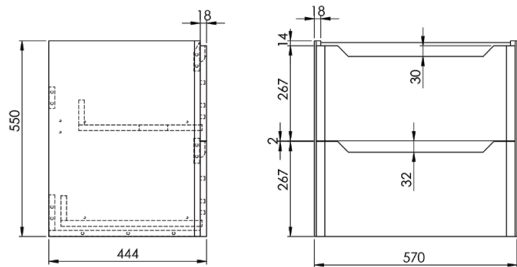

PRODUCT DATA SHEET

Ella 600 Wall Unit

Product Code: ELLA-600WALLUNIT-BLUE

SCUDO
BEAUTIFUL BATHROOMS

0330 124 7290

sales@scudo.co.uk - www.scudo.co.uk

Scudo is the trading name of Harrison Bathrooms Ltd. Whilst we endeavour to ensure that the product information is accurate we accept no liability for any information given. All images are for illustration purposes only. Product images and specification are subject to change. Measurement are in millimetres and are nominal.

Product Name	ELLA-600WALLUNIT-BLUE
Product Description	Ella 600 Wall Unit Blue
Product Transportation	
Barcode	5060766124858
Country of origin	TRK
Commodity code	9403609000
Product Measurements	
Product Weight (KG)	24.8
Product Width (mm)	570
Product Height (mm)	550
Product Depth (mm)	444
Product Length (mm)	0
Primary Packed Measurements	
Packaged Weight	26.1
Packed Length	480
Packed Width	610
Packed Height	0
Packaging Weights	
Card (kg)	1.2
Paper (kg)	0
Wood (kg)	0
Plastic (kg)	0.1
Compliance DOP	N/a

General Information	
Construction Material	Melamine
Installation type	Wall Mounted
Colour / Finish	Blue
Furniture Attributes	
Supplied Fully Assembled	Yes
Number Of Drawers	2
Number Of Doors	0
Soft Close Doors / Drawers	Yes
Moisture resistant	Yes
Internal Shelves	0
Door Opening Width (mm)	N/a
Draw Opening Distance (mm)	0
Recommended Concealed Cistern	0
False Draws	No
Number of False Draws	No
Can the door be swapped over to open the opposite way	N/a
Which side is the door hinge located	N/a
Compatible Furniture Part Code	Ella
Compatible Basin Part Code	DEEP600
Handles	
Handle Style	Recessed cut out
Handle Finish	N/a
Handle Material	N/a
Number of Handles	2