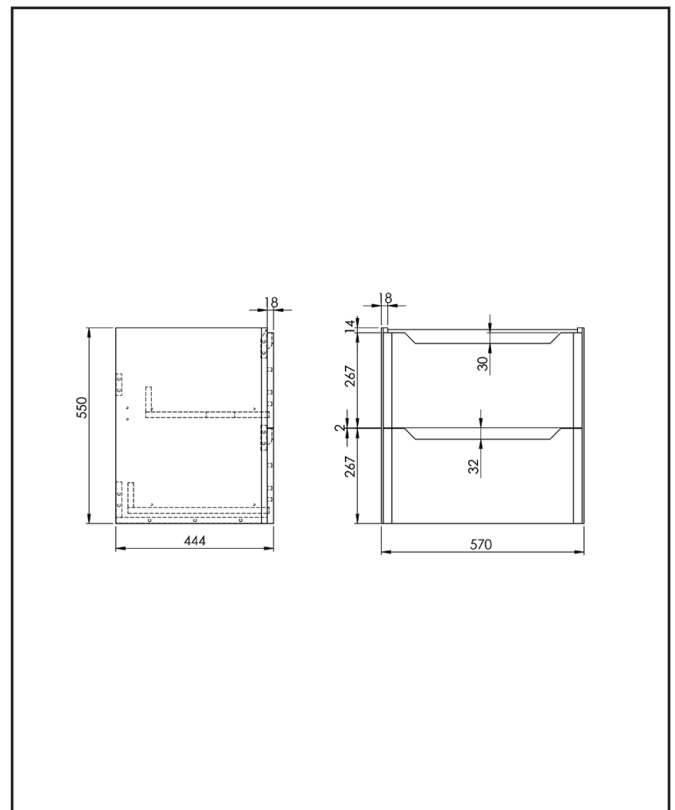

PRODUCT DATA SHEET

Ella 600 Wall Unit

Product Code: ELLA-600WALLUNIT-ANTHRACITE

SCUDO
BEAUTIFUL BATHROOMS

0330 124 7290

sales@scudo.co.uk - www.scudo.co.uk

Scudo is the trading name of Harrison Bathrooms Ltd. Whilst we endeavour to ensure that the product information is accurate we accept no liability for any information given. All images are for illustration purposes only. Product images and specification are subject to change. Measurement are in millimetres and are nominal.

Product Name	ELLA-600WALLUNIT-ANTHRACITE
Product Description	Ella 600 Wall Unit Anthracite
Product Transportation	
Barcode	5060766124841
Contry of origin	TRK
Comodity code	9403609000
Product Measurements	
Product Weight (KG)	24.8
Product Width (mm)	570
Product Height (mm)	550
Product Depth (mm)	444
Product Length (mm)	0
Primary Packed Measurements	
Packaged Weight	26.1
Packed Length	480
Packed Width	610
Packed Height	0
Packaging Weights	
Card (kg)	1.2
Paper (kg)	0
Wood (kg)	0
Plastic (kg)	0.1
Compliance DOP	N/a

General Information	
Construction Material	Melamine
Installation type	Wall Mounted
Colour / Finish	Anthracite
Furniture Attributes	
Supplied Fully Assembled	Yes
Number Of Drawers	2
Number Of Doors	0
Soft Close Doors / Drawers	Yes
Moisture resistant	Yes
Internal Shelves	0
Door Opening Width (mm)	N/a
Draw Opening Distance (mm)	0
Recommended Concealed Cistern	0
False Draws	No
Number of False Draws	No
Can the door be swapped over to open the oppersite way	N/a
Which side is the door hinge located	N/a
Compatible Furniture Part Code	Ella
Compatible Basin Part Code	DEEP600
Handles	
Handle Style	Recessed cut out
Handle Finish	N/a
Handle Material	N/a
Number of Handles	2