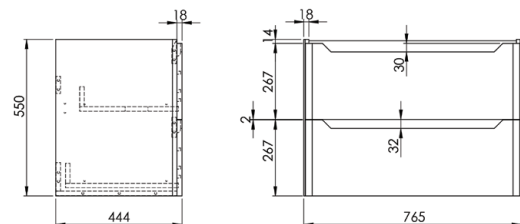

PRODUCT DATA SHEET

Ella 800 Wall Unit

Product Code: ELLA-800WALLUNIT-BLUE

SCUDO
BEAUTIFUL BATHROOMS

0330 124 7290

sales@scudo.co.uk - www.scudo.co.uk

Scudo is the trading name of Harrison Bathrooms Ltd. Whilst we endeavour to ensure that the product information is accurate we accept no liability for any information given. All images are for illustration purposes only. Product images and specification are subject to change. Measurement are in millimetres and are nominal.

Product Name	ELLA-800WALLUNIT-BLUE
Product Description	Ella 800 Wall Unit Blue
Product Transportation	
Barcode	5060766124933
Country of origin	TRK
Commodity code	9403609000
Product Measurements	
Product Weight (KG)	31.8
Product Width (mm)	765
Product Height (mm)	550
Product Depth (mm)	444
Product Length (mm)	0
Primary Packed Measurements	
Packaged Weight	33.05
Packed Length	500
Packed Width	810
Packed Height	0
Packaging Weights	
Card (kg)	1.15
Paper (kg)	0
Wood (kg)	0
Plastic (kg)	0.1
Compliance DOP	N/a

General Information	
Construction Material	Melamine
Installation type	Wall Mounted
Colour / Finish	Blue
Furniture Attributes	
Supplied Fully Assembled	Yes
Number Of Drawers	2
Number Of Doors	0
Soft Close Doors / Drawers	Yes
Moisture resistant	Yes
Internal Shelves	0
Door Opening Width (mm)	N/a
Draw Opening Distance (mm)	0
Recommended Concealed Cistern	0
False Draws	No
Number of False Draws	No
Can the door be swapped over to open the opposite way	N/a
Which side is the door hinge located	N/a
Compatible Furniture Part Code	Ella
Compatible Basin Part Code	DEEP800
Handles	
Handle Style	Recessed cut out
Handle Finish	N/a
Handle Material	N/a
Number of Handles	2