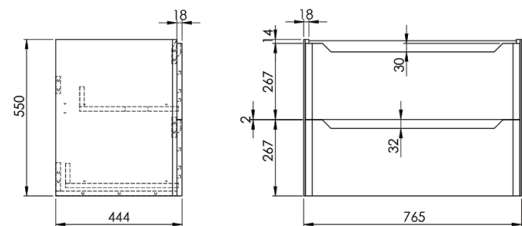

## Ella 800 Wall Unit

Product Code: ELLA-800WALLUNIT-GREEN

**SCUDO**  
BEAUTIFUL BATHROOMS

0330 124 7290

sales@scudo.co.uk - www.scudo.co.uk

Scudo is the trading name of Harrison Bathrooms Ltd. Whilst we endeavour to ensure that the product information is accurate we accept no liability for any information given. All images are for illustration purposes only. Product images and specification are subject to change. Measurement are in millimetres and are nominal.

Product Name	ELLA-800WALLUNIT-GREEN
Product Description	Ella 800 Wall Unit Green
<b>Product Transportation</b>	
Barcode	5060766124940
Country of origin	TRK
Commodity code	9403609000
<b>Product Measurements</b>	
Product Weight (KG)	31.8
Product Width (mm)	765
Product Height (mm)	550
Product Depth (mm)	444
Product Length (mm)	0
<b>Primary Packed Measurements</b>	
Packaged Weight	33.05
Packed Length	500
Packed Width	810
Packed Height	0
<b>Packaging Weights</b>	
Card (kg)	1.15
Paper (kg)	0
Wood (kg)	0
Plastic (kg)	0.1
Compliance DOP	N/a

<b>General Information</b>	
Construction Material	Melamine
Installation type	Wall Mounted
Colour / Finish	Green
<b>Furniture Attributes</b>	
Supplied Fully Assembled	Yes
Number Of Drawers	2
Number Of Doors	0
Soft Close Doors / Drawers	Yes
Moisture resistant	Yes
Internal Shelves	0
Door Opening Width (mm)	N/a
Draw Opening Distance (mm)	0
Recommended Concealed Cistern	0
False Draws	No
Number of False Draws	No
Can the door be swapped over to open the opposite way	N/a
Which side is the door hinge located	N/a
Compatible Furniture Part Code	Ella
Compatible Basin Part Code	DEEP800
<b>Handles</b>	
Handle Style	Recessed cut out
Handle Finish	N/a
Handle Material	N/a
Number of Handles	2

## Dimensions

(measurements in mm)