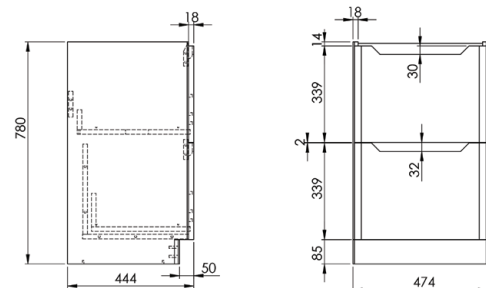

PRODUCT DATA SHEET

Ella 500 Floor Unit

Product Code: ELLA-500FLOORUNIT-BLUE

SCUDO
BEAUTIFUL BATHROOMS

0330 124 7290

sales@scudo.co.uk - www.scudo.co.uk

Scudo is the trading name of Harrison Bathrooms Ltd. Whilst we endeavour to ensure that the product information is accurate we accept no liability for any information given. All images are for illustration purposes only. Product images and specification are subject to change. Measurement are in millimetres and are nominal.

Product Name	ELLA-500FLOORUNIT-BLUE
Product Description	Ella 500 Floor Unit Blue
Product Transportation	
Barcode	5060766124735
Country of origin	TRK
Commodity code	9403609000
Product Measurements	
Product Weight (KG)	28
Product Width (mm)	474
Product Height (mm)	780
Product Depth (mm)	444
Product Length (mm)	0
Primary Packed Measurements	
Packaged Weight	29.35
Packed Length	500
Packed Width	510
Packed Height	0
Packaging Weights	
Card (kg)	1.35
Paper (kg)	3
Wood (kg)	n/a
Plastic (kg)	0.1
Compliance DOP	N/a

General Information	
Construction Material	Melamine
Installation type	Floor Mounted
Colour / Finish	Blue
Furniture Attributes	
Supplied Fully Assembled	Yes
Number Of Drawers	2
Number Of Doors	0
Soft Close Doors / Drawers	Yes
Moisture resistant	Yes
Internal Shelves	0
Door Opening Width (mm)	N/a
Draw Opening Distance (mm)	0
Recommended Concealed Cistern	0
False Draws	No
Number of False Draws	No
Can the door be swapped over to open the opposite way	N/a
Which side is the door hinge located	N/a
Compatible Furniture Part Code	Ella
Compatible Basin Part Code	DEEP500
Handles	
Handle Style	Recessed cut out
Handle Finish	N/a
Handle Material	N/a
Number of Handles	2