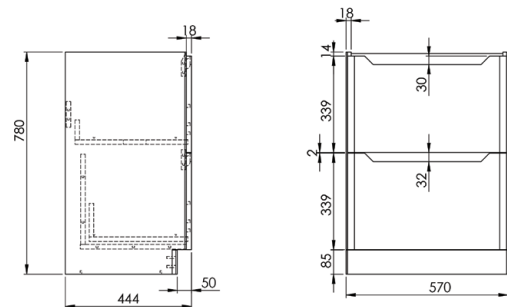

PRODUCT DATA SHEET

Ella 600 Floor Unit

Product Code: ELLA-600FLOORUNIT-BLUE

SCUDO
BEAUTIFUL BATHROOMS

0330 124 7290

sales@scudo.co.uk - www.scudo.co.uk

Scudo is the trading name of Harrison Bathrooms Ltd. Whilst we endeavour to ensure that the product information is accurate we accept no liability for any information given. All images are for illustration purposes only. Product images and specification are subject to change. Measurement are in millimetres and are nominal.

Product Name	ELLA-600FLOORUNIT-BLUE
Product Description	Ella 600 Floor Unit Blue
Product Transportation	
Barcode	5060766124810
Country of origin	TRK
Commodity code	9403609000
Product Measurements	
Product Weight (KG)	29
Product Width (mm)	570
Product Height (mm)	780
Product Depth (mm)	444
Product Length (mm)	0
Primary Packed Measurements	
Packaged Weight	31
Packed Length	610
Packed Width	480
Packed Height	0
Packaging Weights	
Card (kg)	1.9
Paper (kg)	0
Wood (kg)	0
Plastic (kg)	0.1
Compliance DOP	N/a

General Information	
Construction Material	Melamine
Installation type	Floor Mounted
Colour / Finish	Blue
Furniture Attributes	
Supplied Fully Assembled	Yes
Number Of Drawers	2
Number Of Doors	0
Soft Close Doors / Drawers	Yes
Moisture resistant	Yes
Internal Shelves	0
Door Opening Width (mm)	N/a
Draw Opening Distance (mm)	0
Recommended Concealed Cistern	0
False Draws	No
Number of False Draws	No
Can the door be swapped over to open the opposite way	N/a
Which side is the door hinge located	N/a
Compatible Furniture Part Code	Ella
Compatible Basin Part Code	DEEP600
Handles	
Handle Style	Recessed cut out
Handle Finish	N/a
Handle Material	N/a
Number of Handles	2