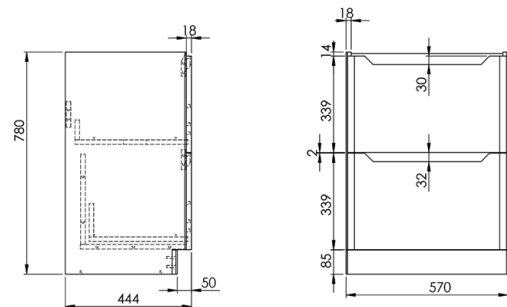

## Ella 600 Floor Unit

Product Code: ELLA-600FLOORUNIT-ANTHRACITE

**SCUDO**  
BEAUTIFUL BATHROOMS

0330 124 7290

sales@scudo.co.uk - www.scudo.co.uk

Scudo is the trading name of Harrison Bathrooms Ltd. Whilst we endeavour to ensure that the product information is accurate we accept no liability for any information given. All images are for illustration purposes only. Product images and specification are subject to change. Measurement are in millimetres and are nominal.

Product Name	ELLA-600FLOORUNIT-ANTHRACITE
Product Description	Ella 600 Floor Unit Anthracite
<b>Product Transportation</b>	
Barcode	5060766124803
Country of origin	TRK
Commodity code	9403609000
<b>Product Measurements</b>	
Product Weight (KG)	29
Product Width (mm)	570
Product Height (mm)	780
Product Depth (mm)	444
Product Length (mm)	0
<b>Primary Packed Measurements</b>	
Packaged Weight	31
Packed Length	610
Packed Width	480
Packed Height	0
<b>Packaging Weights</b>	
Card (kg)	1.9
Paper (kg)	0
Wood (kg)	0
Plastic (kg)	0.1
Compliance DOP	N/a

### Dimensions (measurements in mm)