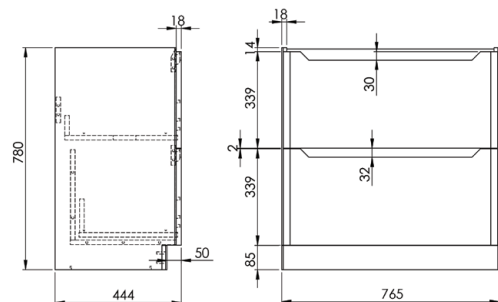

## Ella 800 Floor Unit

Product Code: ELLA-800FLOORUNIT-GREEN

**SCUDO**  
BEAUTIFUL BATHROOMS

0330 124 7290

sales@scudo.co.uk - www.scudo.co.uk

Scudo is the trading name of Harrison Bathrooms Ltd. Whilst we endeavour to ensure that the product information is accurate we accept no liability for any information given. All images are for illustration purposes only. Product images and specification are subject to change. Measurement are in millimetres and are nominal.

Product Name	ELLA-800FLOORUNIT-GREEN
Product Description	Ella 800 Floor Unit Green
<b>Product Transportation</b>	
Barcode	5060766124902
Country of origin	TRK
Commodity code	9403609000
<b>Product Measurements</b>	
Product Weight (KG)	36
Product Width (mm)	765
Product Height (mm)	780
Product Depth (mm)	444
Product Length (mm)	0
<b>Primary Packed Measurements</b>	
Packaged Weight	38
Packed Length	480
Packed Width	810
Packed Height	0
<b>Packaging Weights</b>	
Card (kg)	1.9
Paper (kg)	0
Wood (kg)	0
Plastic (kg)	0.1
Compliance DOP	N/a

### Dimensions (measurements in mm)