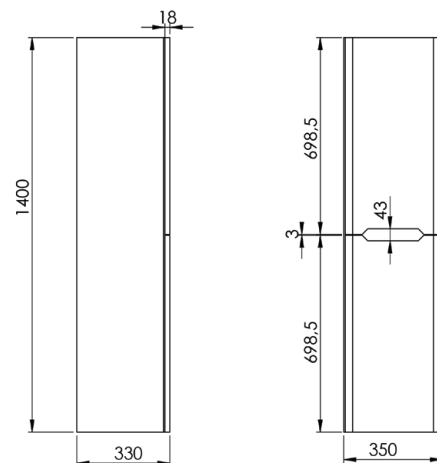

## Ella Tall Cabinet

Product Code: ELLA-TALLBOY-GREEN

**SCUDO**  
BEAUTIFUL BATHROOMS

0330 124 7290

sales@scudo.co.uk - www.scudo.co.uk

Scudo is the trading name of Harrison Bathrooms Ltd. Whilst we endeavour to ensure that the product information is accurate we accept no liability for any information given. All images are for illustration purposes only. Product images and specification are subject to change. Measurement are in millimetres and are nominal.

Product Name	ELLA-TALLBOY-GREEN
Product Description	Ella 1400 Tall Boy Green
<b>Product Transportation</b>	
Barcode	5060766124988
Country of origin	TRK
Commodity code	9403609000
<b>Product Measurements</b>	
Product Weight (KG)	15
Product Width (mm)	350
Product Height (mm)	1400
Product Depth (mm)	330
Product Length (mm)	0
<b>Primary Packed Measurements</b>	
Packaged Weight	16.2
Packed Length	370
Packed Width	1420
Packed Height	0
<b>Packaging Weights</b>	
Card (kg)	1.05
Paper (kg)	0
Wood (kg)	0
Plastic (kg)	0.15
Compliance DOP	N/a

**Dimensions**  
(measurements in mm)