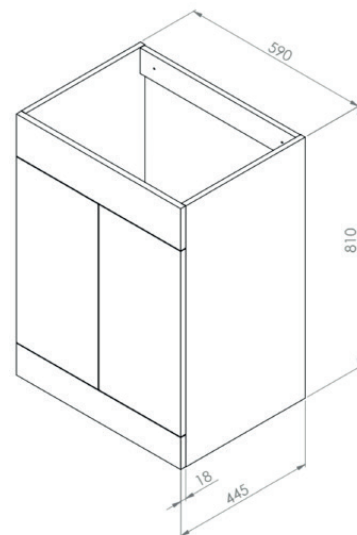

Scudo is the trading name of Harrison Bathrooms Ltd. Whilst we endeavour to ensure that the product information is accurate we accept no liability for any information given. All images are for illustration purposes only. Product images and specification are subject to change. Measurement are in millimetres and are nominal.

Product Name	600CAB-LILI-BLUE
Product Description	Lili 600 Basin Cab Blue
Product Transportation	
Barcode	5060766125084
Country of origin	#N/A!
Commodity code	#N/A!
Product Measurements	
Product Weight (KG)	29
Product Width (mm)	0
Product Height (mm)	0
Product Depth (mm)	0
Product Length (mm)	0
Primary Packed Measurements	
Packaged Weight	32.5
Packed Length	520
Packed Width	665
Packed Height	835
Packaging Weights	
Card (kg)	0
Paper (kg)	0
Wood (kg)	0
Plastic (kg)	0
Compliance DOP	N/a

General Information	
Construction Material	0
Installation type	0
Colour / Finish	0
Furniture Attributes	
Supplied Fully Assembled	0
Number Of Drawers	0
Number Of Doors	0
Soft Close Doors / Drawers	0
Moisture resistant	0
Internal Shelves	0
Door Opening Width (mm)	0
Draw Opening Distance (mm)	0
Recommended Concealed Cistern	0
False Draws	0
Number of False Draws	0
Can the door be swapped over to open the opposite way	0
Which side is the door hinge located	0
Compatible Furniture Part Code	0
Compatible Basin Part Code	0
Handles	
Handle Style	0
Handle Finish	0
Handle Material	0
Number of Handles	0

Dimensions
(measurements in mm)

LIFETIME GUARANTEE

We are confident in our products and we want our customer to be, we proudly give a lifetime guarantee on our taps and showers, further details can be found on our website.