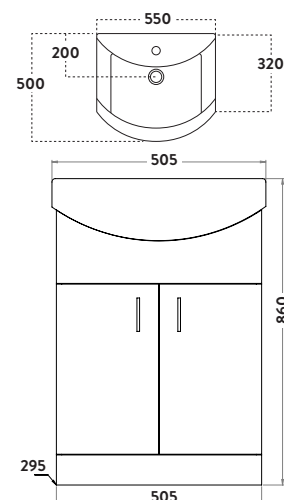

Product Measurements

Product Weight:	15kg
Product Width:	505mm
Product Height:	860mm
Product Depth:	295mm
Product Length:	0

Product Transportation

Barcode:	5060500643720
Country of Origin:	Turkey
Comodity Code:	9403609010

Primary Packed Measurements

Packaged Weight:	15.8kg
Packaged Length:	530mm
Packaged Width:	860mm
Packaged Height:	310mm

Packaging Weight

Card:	0.8kg
Paper:	N/A
Wood:	N/A
Plastic:	N/A

General Information

Construction Material:	Vinyl Wrapped MDF
Installation Type:	Floor Mounted
Colour / Finish:	Gloss White

Furniture Attributes

Supplied Fully Assembled:	Yes
Number of Drawer:	0
Number of Doors:	2
Soft Close Doors/Drawer:	Yes
Moisture Resistant:	Yes
Internal Shelves:	Yes
Door Opening Width:	500mm
Draw Opening Distance:	N/A
Advised Concealed Cistern:	N/A
False Draws:	No
Number of False Draws:	No
Reversible Doors:	No
Hinge Location:	Both
Compatible Furniture Code:	LANZA-550-BASINCER
Compatible Basin Code:	LANZA-550-BASINCER

Handles

Handle Styles:	Vertical Bar
Handle Finish:	Chrome or Black
Handle Material:	Steel
Number of Handles:	2

Compliance DOP

Dimensions (measurements in mm)

LIFETIME GUARANTEE

We are confident in our products and we want our customer to be, we proudly give a lifetime guarantee on our taps and showers, further details can be found on our website