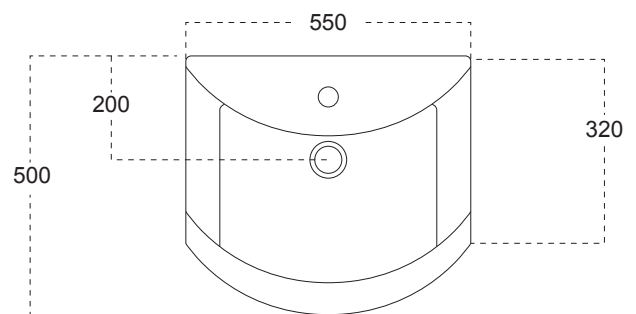

PRODUCT DATA SHEET

Lanza Basin 550mm

Product Code: LANZA-550-BASINCER

SCUDO
BEAUTIFUL BATHROOMS

0330 124 7290

sales@scudo.co.uk - www.scudo.co.uk

Scudo is the trading name of Harrison Bathrooms Ltd. Whilst we endeavour to ensure that the product information is accurate we accept no liability for any information given. All images are for illustration purposes only. Product images and specification are subject to change. Measurement are in millimetres and are nominal.

Product Measurements

Product Weight:	13.6kg
Product Width:	550mm
Product Height:	50mm
Product Depth:	500mm
Product Length:	320mm

Product Transportation

Barcode:	5060500643713
Country of Origin:	Turkey
Comodity Code:	3922100000

Primary Packed Measurements

Packaged Weight:	13.9kg
Packaged Length:	670mm
Packaged Width:	480mm
Packaged Height:	140mm

Packaging Weight

Card:	0.3kg
Paper:	N/A
Wood:	N/A
Plastic:	0.002kg

General Information

Construction Material:	Ceramic
Installation Type:	Furniture Mounted
Colour / Finish:	White

Basin Attributes

Basin Type:	Furniture Mounted
Number of Tap Holes:	1
Compatible Tap Codes:	All Mono Mixers
Overflow:	Yes
Recommended Waste Type:	Slotted
Inner Bowl Width:	
Inner Bowl Length:	
Inner Bowl Depth:	130mm
Compatible Waste Part Code:	WASTE94 / WASTE88 WASTE92 / WASTE93 WASTE100 / BLACK094 BLACK098

Compliance DOP

LIFETIME GUARANTEE

We are confident in our products and we want our customer to be, we proudly give a lifetime guarantee on our taps and showers, further details can be found on our website

Dimensions

(measurements in mm)