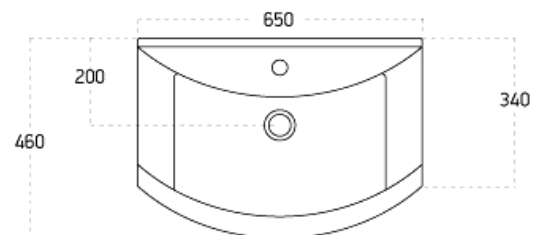

PRODUCT DATA SHEET

Lanza Basin 650mm

Product Code: LANZA650BASIN

0330 124 7290

sales@scudo.co.uk - www.scudo.co.uk

Scudo is the trading name of Harrison Bathrooms Ltd. Whilst we endeavour to ensure that the product information is accurate we accept no liability for any information given. All images are for illustration purposes only. Product images and specification are subject to change. Measurement are in millimetres and are nominal.

Product Measurements

Product Weight:	16.5kg
Product Width:	650mm
Product Height:	120mm
Product Depth:	460mm
Product Length:	340mm

Product Transportation

Barcode:	5060500649876
Country of Origin:	Turkey
Comodity Code:	3922100000

Primary Packed Measurements

Packaged Weight:	16.9kg
Packaged Length:	360mm
Packaged Width:	670mm
Packaged Height:	140mm

Packaging Weight

Card:	0.4kg
Paper:	N/A
Wood:	N/A
Plastic:	0.1kg

General Information

Construction Material:	Ceramic
Installation Type:	Furniture Mounted
Colour / Finish:	White

Basin Attributes

Basin Type:	Furniture Mounted
Number of Tap Holes:	1
Compatible Tap Codes:	All Mono Mixers
Overflow:	Yes
Recommended Waste Type:	Slotted
Inner Bowl Width:	
Inner Bowl Length:	
Inner Bowl Depth:	130mm
Compatible Waste Part Code:	WASTE94 / WASTE88 WASTE92 / WASTE93 WASTE100 / BLACK094 BLACK098

Compliance DOP

LIFETIME GUARANTEE

We are confident in our products and we want our customer to be, we proudly give a lifetime guarantee on our taps and showers, further details can be found on our website

Dimensions

(measurements in mm)