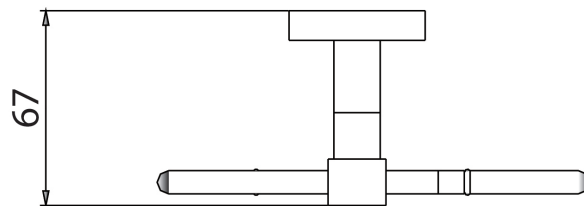

### Specification

Main Construction Material:	Brass
Contemporary or Traditional:	Contemporary

#### Features:

- Height 160mm
- Width 147mm
- Depth 66mm
- Solid Brass
- 

#### Dimensions (measurements in mm)

For more products, visit our website:  
<http://www.bristan.com>