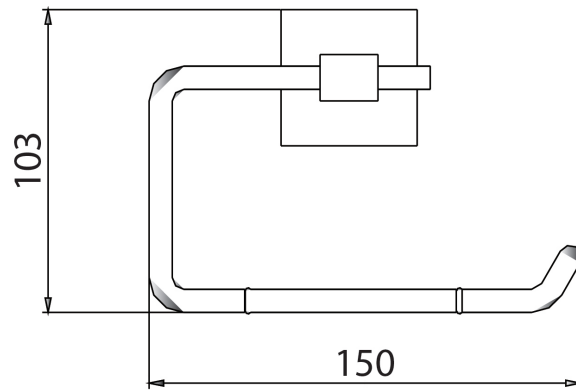

### Specification

Main Construction Material:	Brass
Contemporary or Traditional:	Contemporary

#### Features:

- Height 160mm
- Width 147mm
- Depth 66mm
- Solid Brass
- 

#### Dimensions (measurements in mm)

For more products, visit our website:  
<http://www.bristan.com>