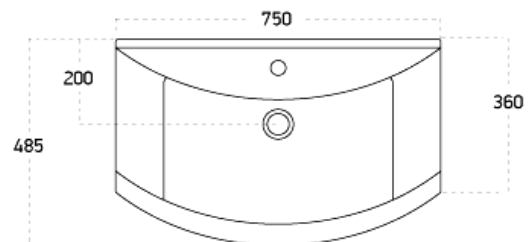

Product Measurements

Product Weight:	20.75kg
Product Width:	720mm
Product Height:	120mm
Product Depth:	485mm
Product Length:	360mm

Product Transportation

Barcode:	5060500649883
Country of Origin:	Turkey
Comodity Code:	3922100000

Primary Packed Measurements

Packaged Weight:	21.2kg
Packaged Length:	380mm
Packaged Width:	770mm
Packaged Height:	140mm

Packaging Weight

Card:	0.45kg
Paper:	N/A
Wood:	N/A
Plastic:	0.526kg

General Information

Construction Material:	Ceramic
Installation Type:	Furniture Mounted
Colour / Finish:	White

Basin Attributes

Basin Type:	Furniture Mounted
Number of Tap Holes:	1
Compatible Tap Codes:	All Mono Mixers
Overflow:	Yes
Recommended Waste Type:	Slotted
Inner Bowl Width:	480mm
Inner Bowl Length:	300mm
Inner Bowl Depth:	130mm
Compatible Waste Part Code:	WASTE94 / WASTE88 WASTE92 / WASTE93 WASTE100 / BLACK094 BLACK098

Compliance DOP

Dimensions

(measurements in mm)

LIFETIME GUARANTEE

We are confident in our products and we want our customer to be, we proudly give a lifetime guarantee on our taps and showers, further details can be found on our website