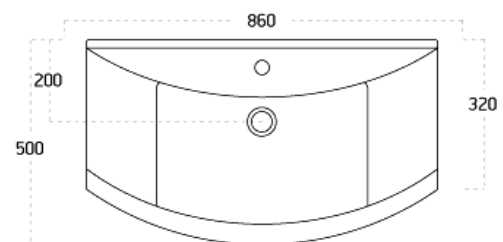

PRODUCT DATA SHEET

Lanza Basin 850mm

Product Code: LANZA850BASIN

SCUDO
BEAUTIFUL BATHROOMS

0330 124 7290

sales@scudo.co.uk - www.scudo.co.uk

Scudo is the trading name of Harrison Bathrooms Ltd. Whilst we endeavour to ensure that the product information is accurate we accept no liability for any information given. All images are for illustration purposes only. Product images and specification are subject to change. Measurement are in millimetres and are nominal.

Product Measurements

Product Weight:	24.88kg
Product Width:	860mm
Product Height:	120mm
Product Depth:	500mm
Product Length:	320mm

Product Transportation

Barcode:	5060500649890
Country of Origin:	Turkey
Comodity Code:	3922100000

Primary Packed Measurements

Packaged Weight:	25.38kg
Packaged Length:	520mm
Packaged Width:	880mm
Packaged Height:	140mm

Packaging Weight

Card:	0.5kg
Paper:	N/A
Wood:	N/A
Plastic:	N/A

General Information

Construction Material:	Ceramic
Installation Type:	Furniture Mounted
Colour / Finish:	White

Basin Attributes

Basin Type:	Furniture Mounted
Number of Tap Holes:	1
Compatible Tap Codes:	All Mono Mixers
Overflow:	Yes
Recommended Waste Type:	Slotted
Inner Bowl Width:	
Inner Bowl Length:	
Inner Bowl Depth:	130mm
Compatible Waste Part Code:	WASTE94 / WASTE88 WASTE92 / WASTE93 WASTE100 / BLACK094 BLACK098

Compliance DOP

Dimensions

(measurements in mm)

LIFETIME GUARANTEE

We are confident in our products and we want our customer to be, we proudly give a lifetime guarantee on our taps and showers, further details can be found on our website